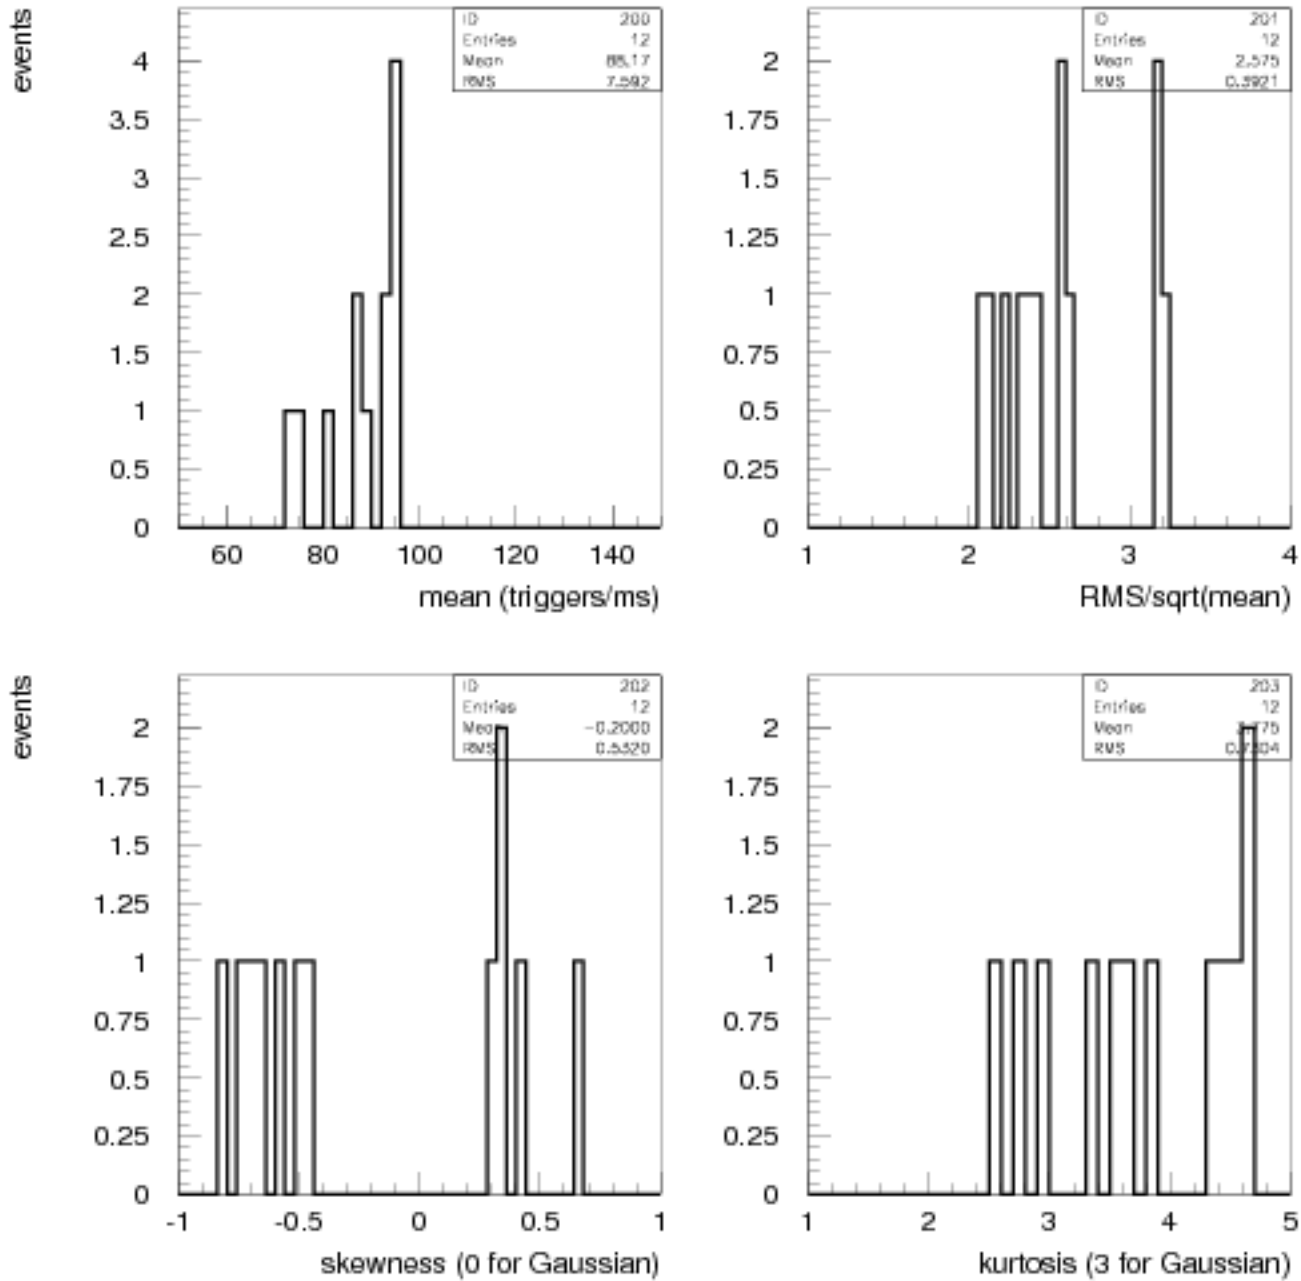

Spill statistics (from 1.5 - 5.5 secs spill time, 1 ms interval)

Spill statistics (from 1.5 - 5.5 secs spill time, 1 ms interval)