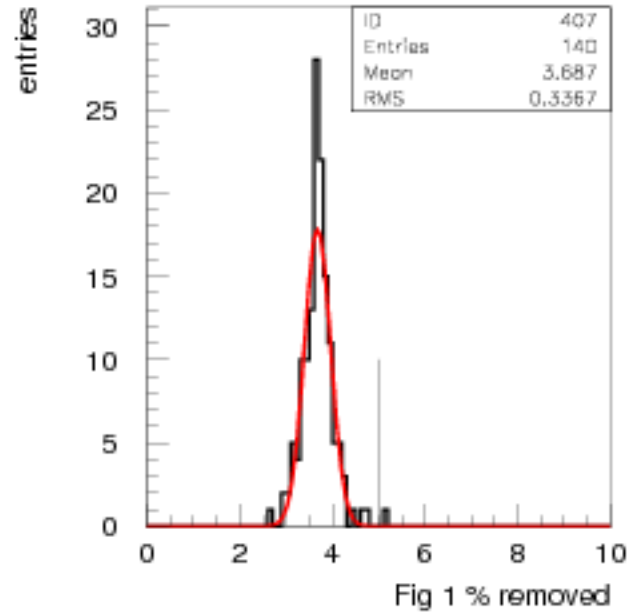

BQI for run 13340 - 140 bursts

BQI for run 13340 - 140 bursts