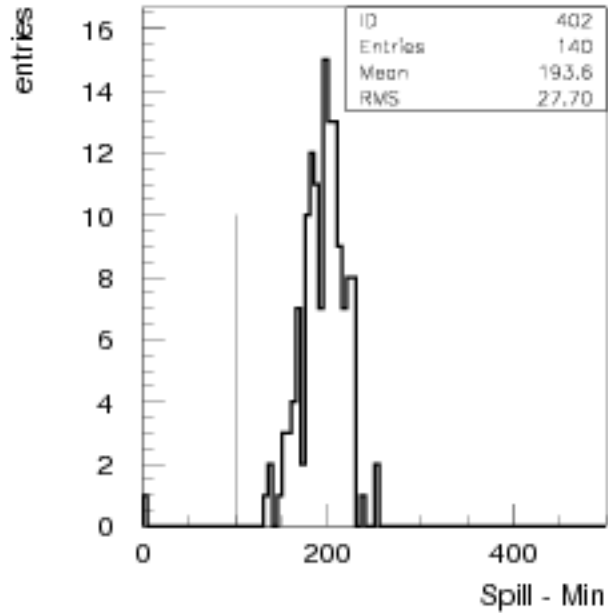

BQI for run 13340 - 140 bursts

BQI for run 13340 - 140 bursts