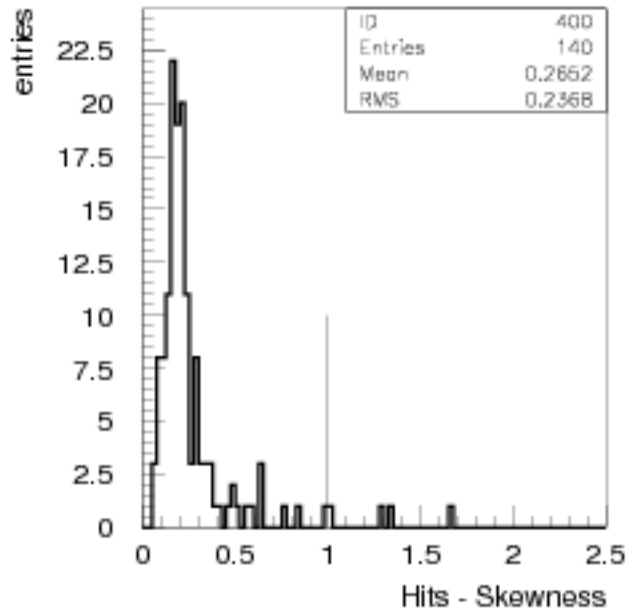

BQI for run 13340 - 140 bursts

BQI for run 13340 - 140 bursts