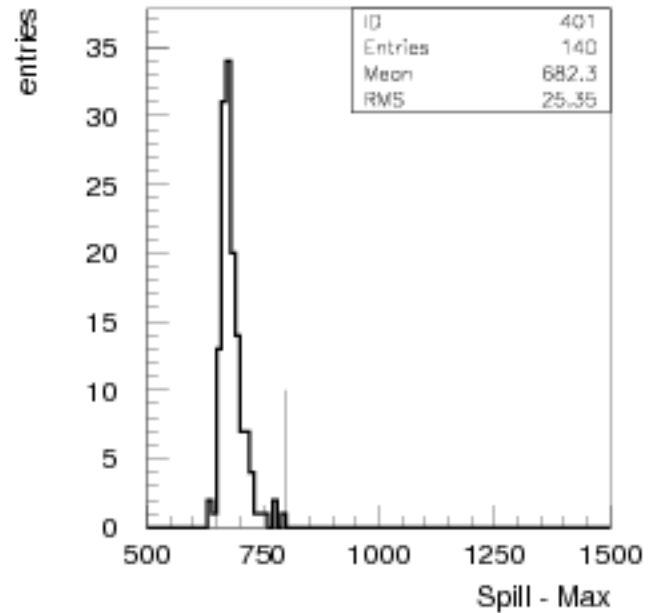

BQI for run 13340 - 140 bursts

BQI for run 13340 - 140 bursts