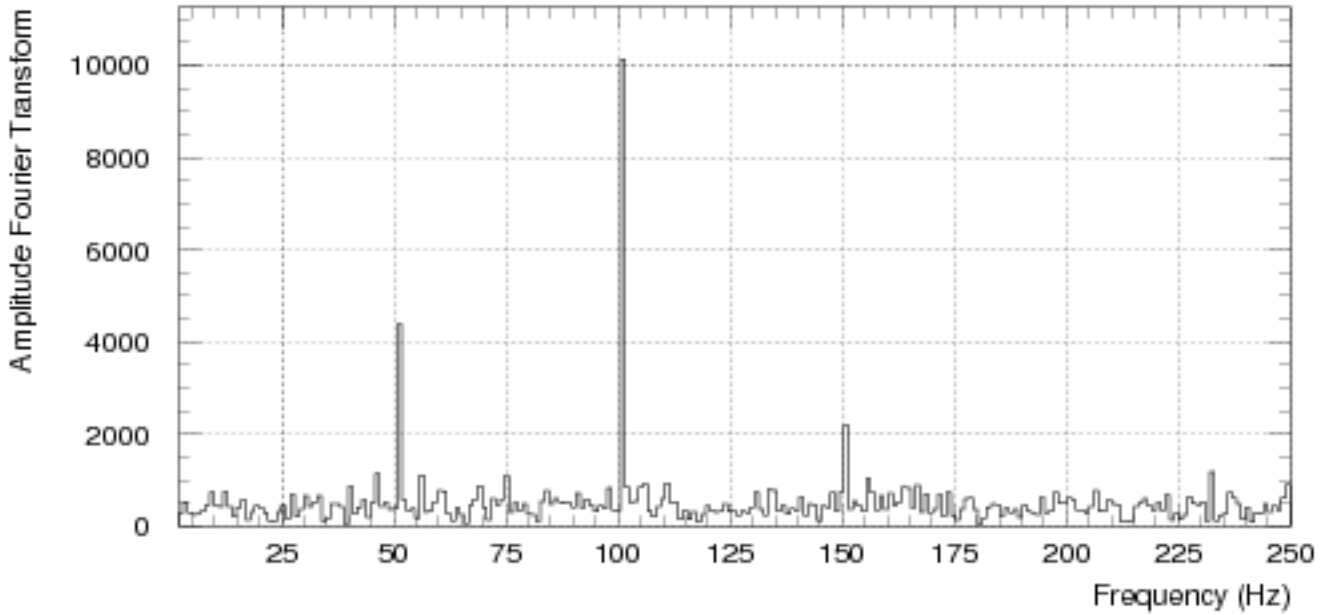

generated events

50 Hz 0.04

100 Hz 0.1

150 Hz 0.02

ran 00.

sample autocorrelation

## Difference plots