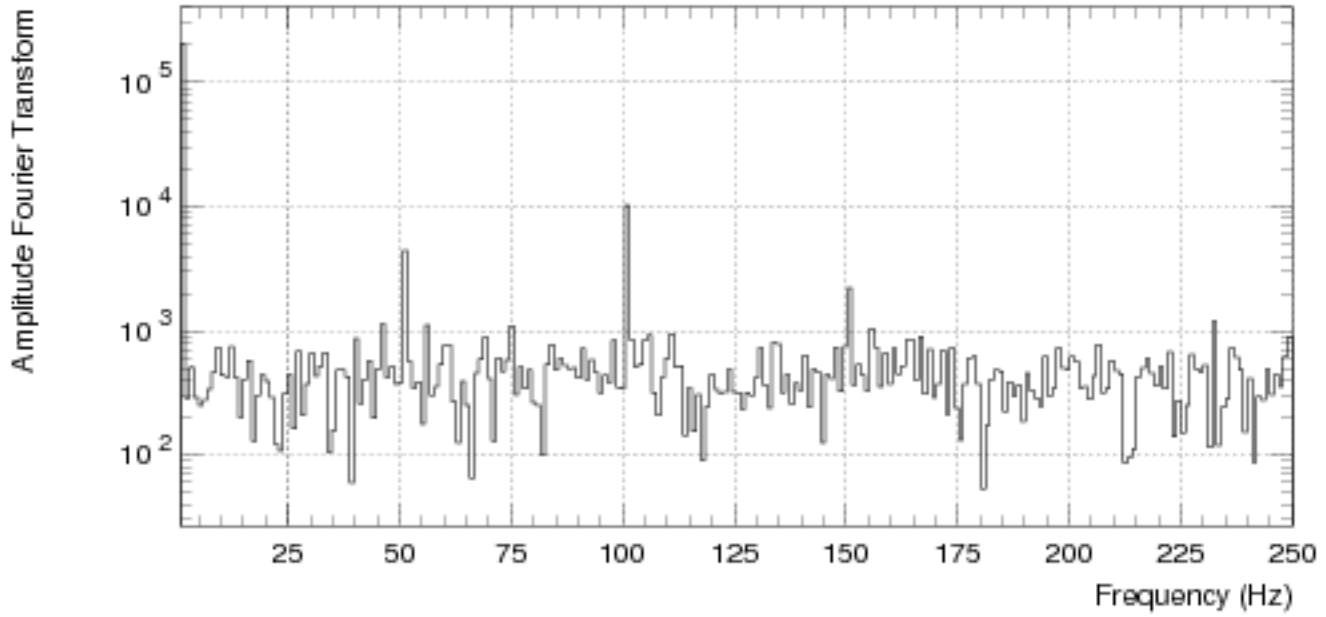

generated events

50 Hz 0.04

100 Hz 0.1

150 Hz 0.02

ran 00.

sample autocorrelation

## Difference plots