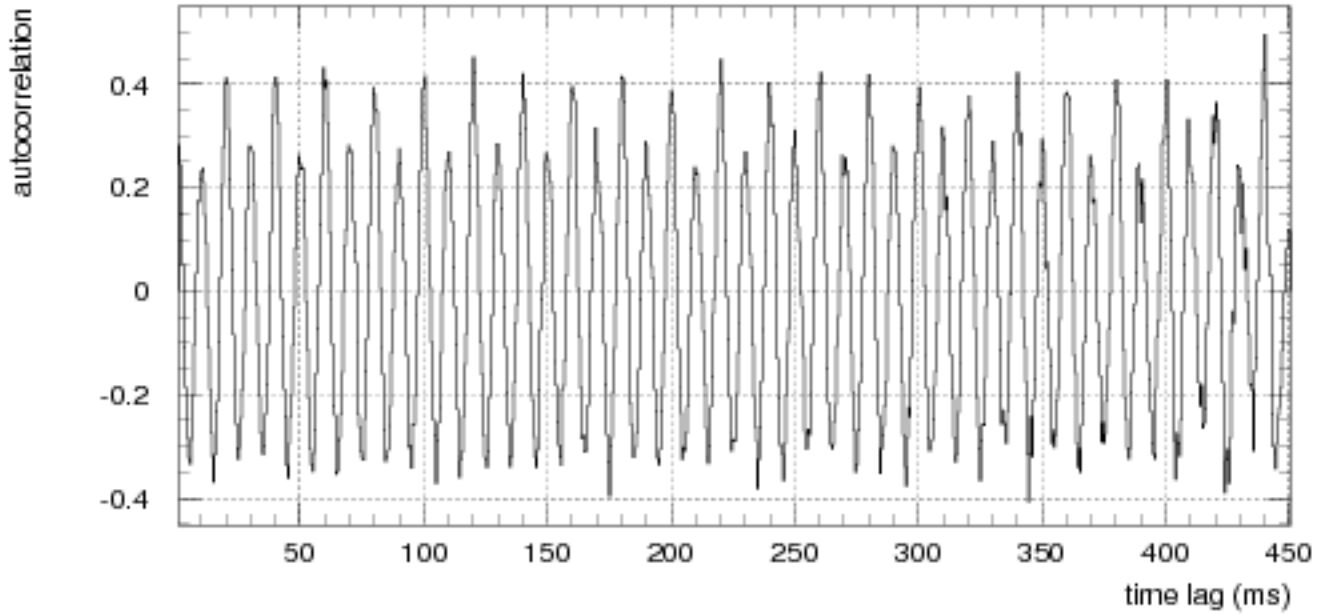

generated events

50 Hz 0.04

100 Hz 0.1

150 Hz 0.02

ran 00.

sample autocorrelation

## Difference plots