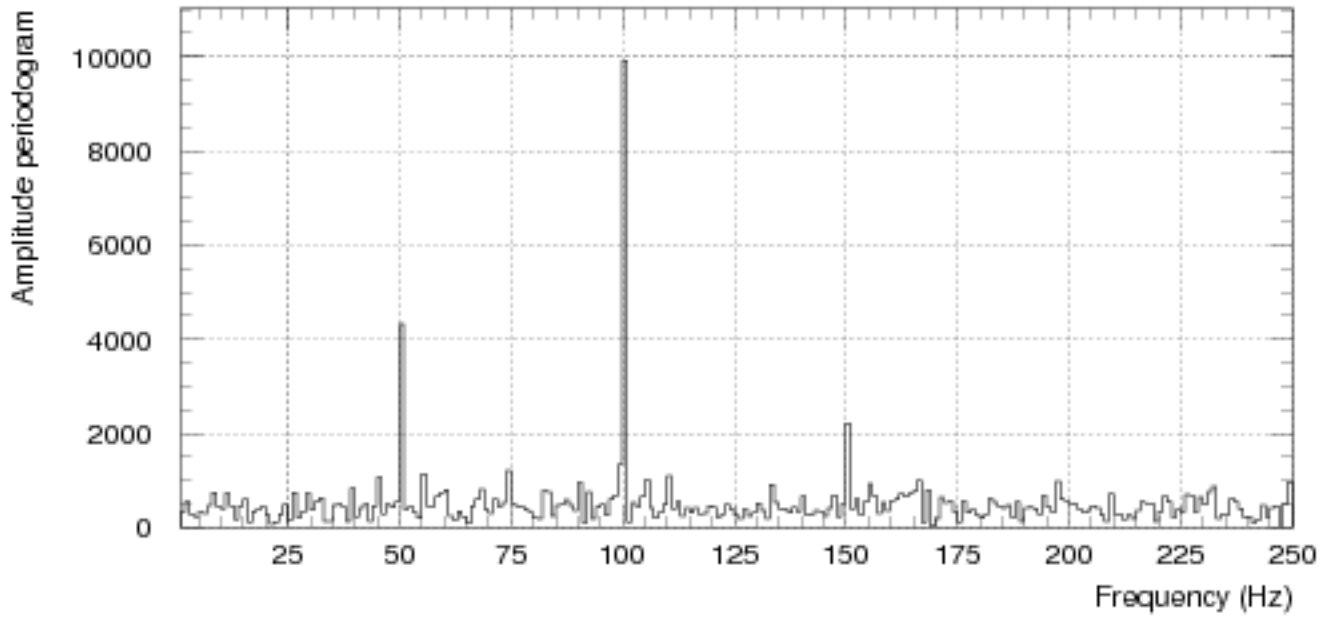

generated events

50 Hz 0.04

100 Hz 0.1

150 Hz 0.02

ran 00.

sample autocorrelation

## Difference plots