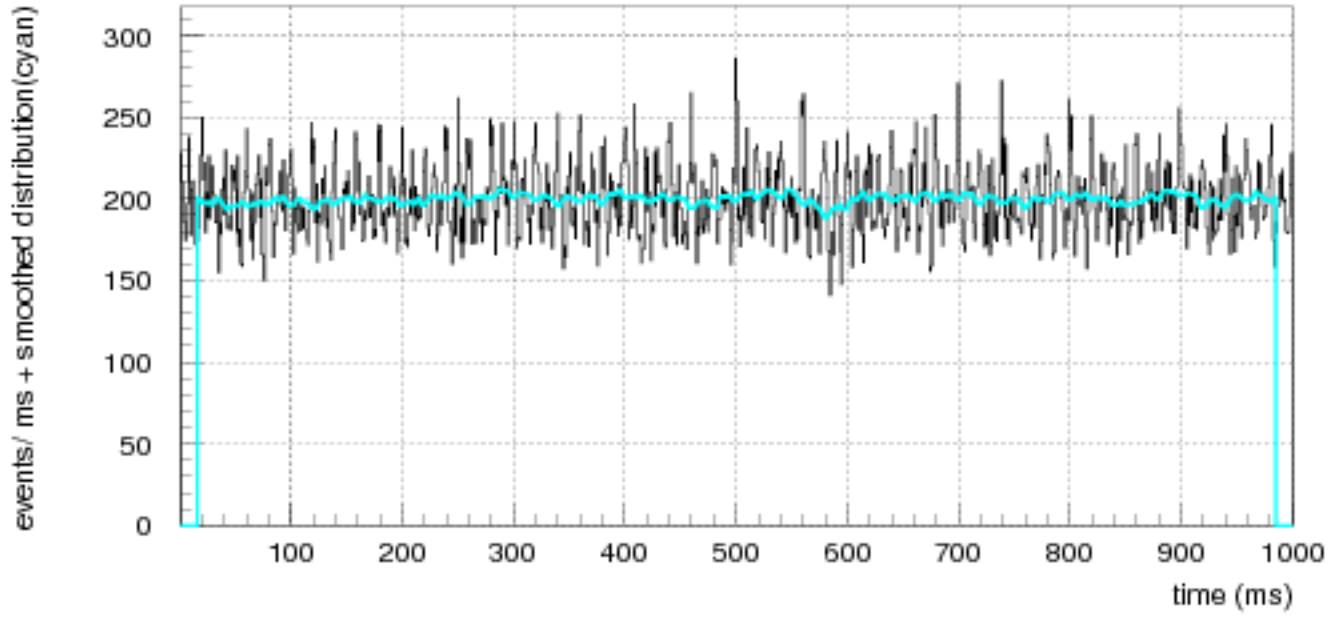

generated events

50 Hz 0.04

100 Hz 0.1

150 Hz 0.02

ran 00.

sample autocorrelation

## Difference plots