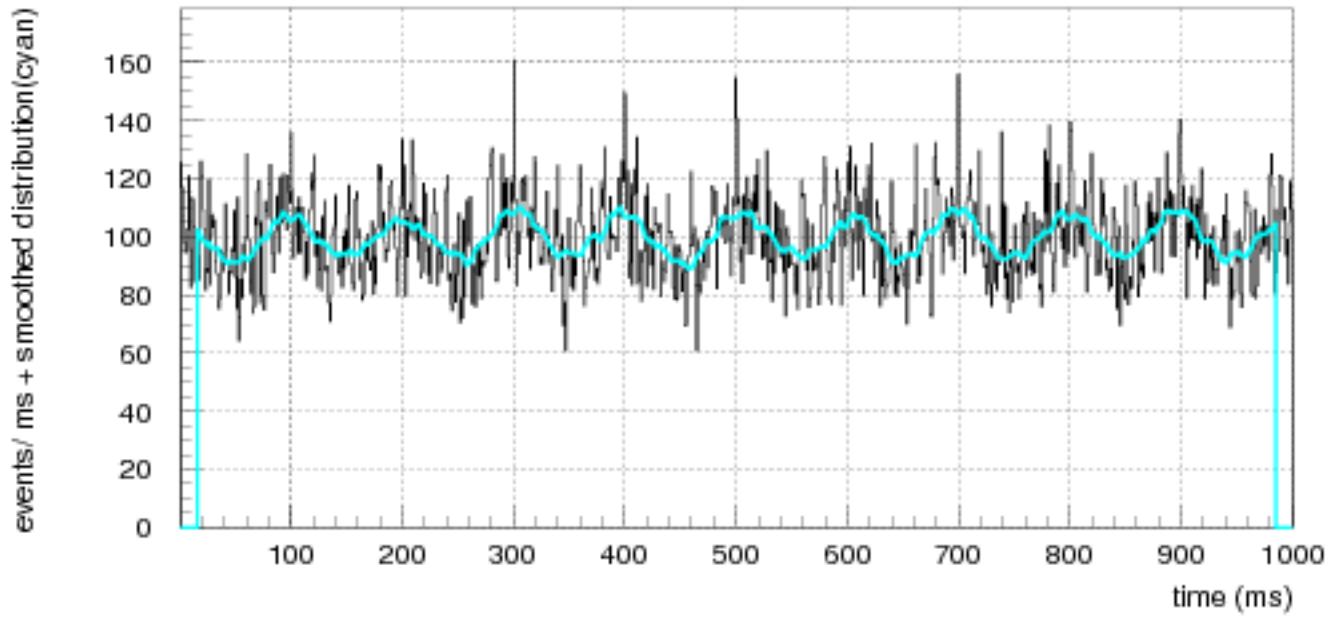

generated events

50 Hz 0.04

100 Hz 0.1

150 Hz 0.02

ran 00.

sample autocorrelation

## Difference plots