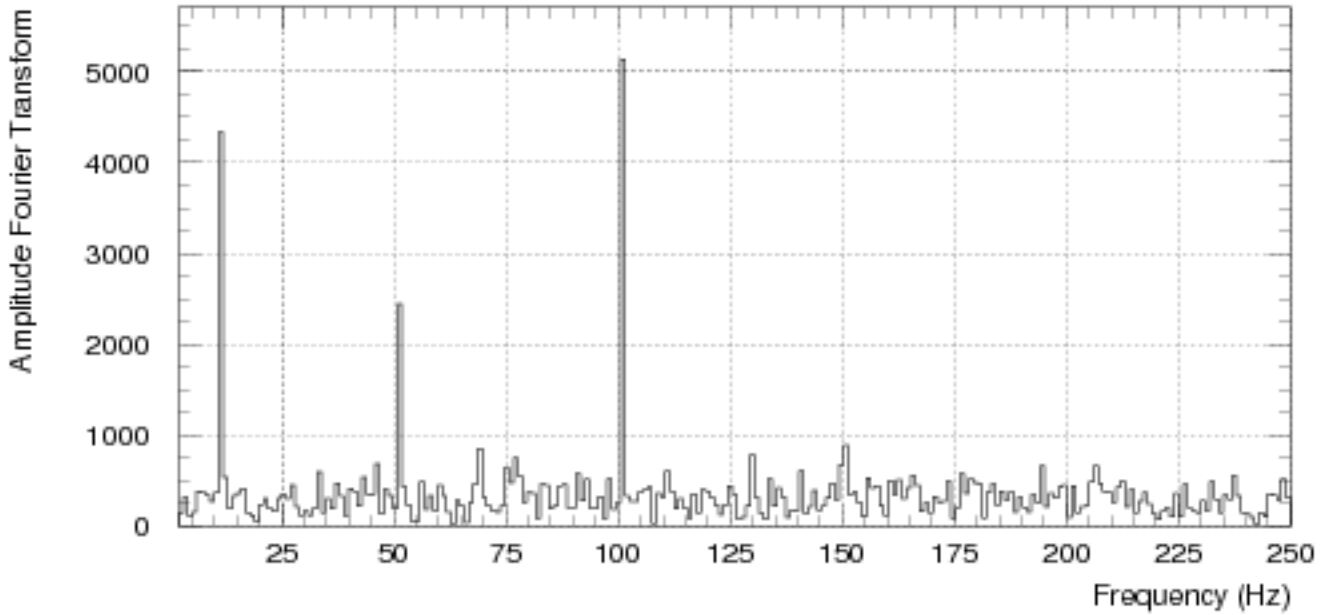

generated events

50 Hz 0.04

100 Hz 0.1

150 Hz 0.02

ran 00.

sample autocorrelation

## Difference plots