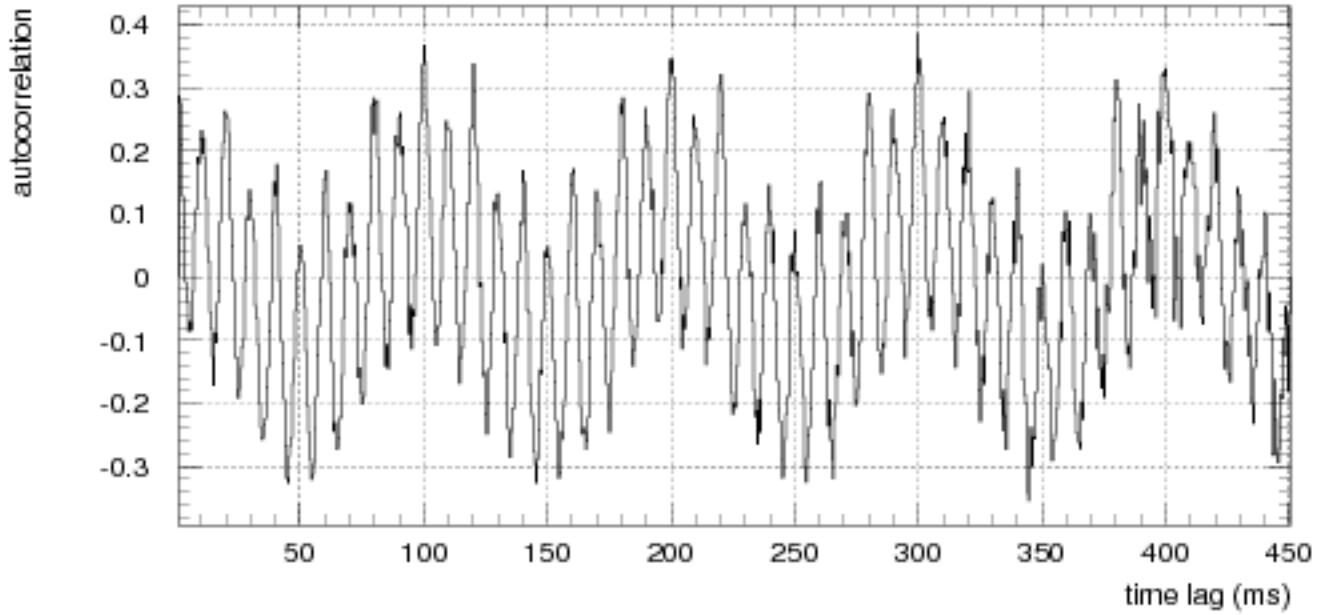

generated events

50 Hz 0.04

100 Hz 0.1

150 Hz 0.02

ran 00.

sample autocorrelation

## Difference plots