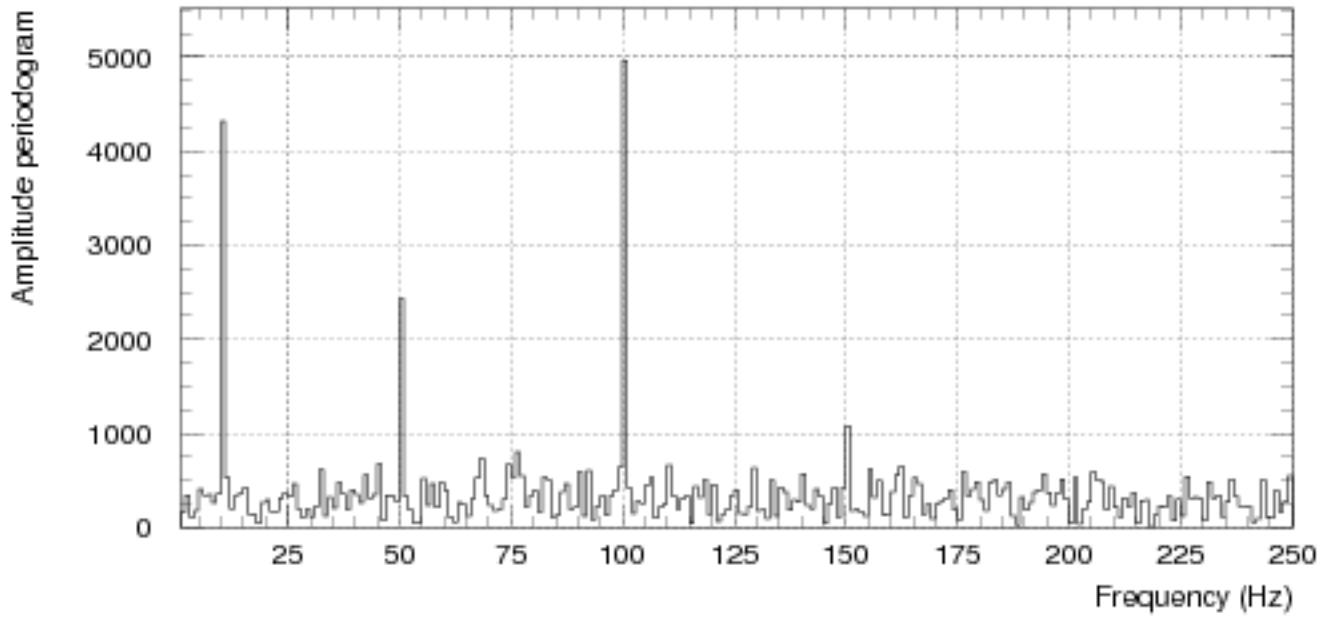

generated events

50 Hz 0.04

100 Hz 0.1

150 Hz 0.02

ran 00.

sample autocorrelation

## Difference plots