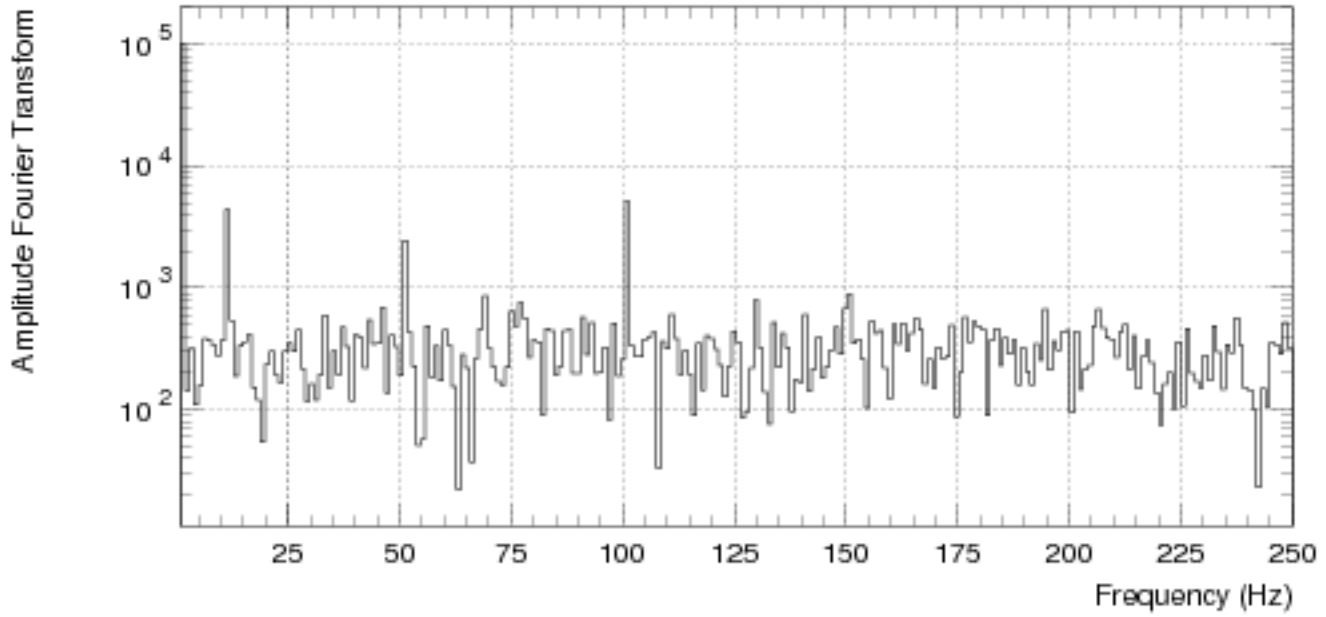

generated events

50 Hz 0.04

100 Hz 0.1

150 Hz 0.02

ran 00.

sample autocorrelation

## Difference plots