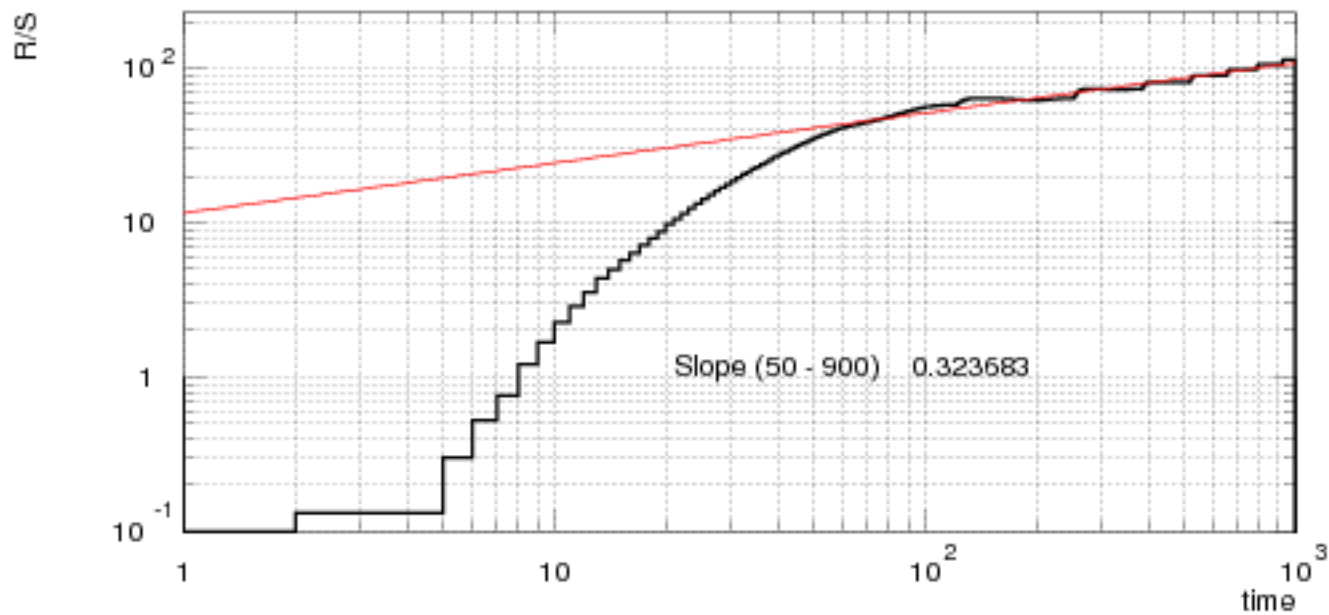

Rescaled Range Statistic

Random generated events

50 Hz 0

100 Hz 0

150 Hz 1

ran 0

sample autocorrelation

Rescaled Range Statistic