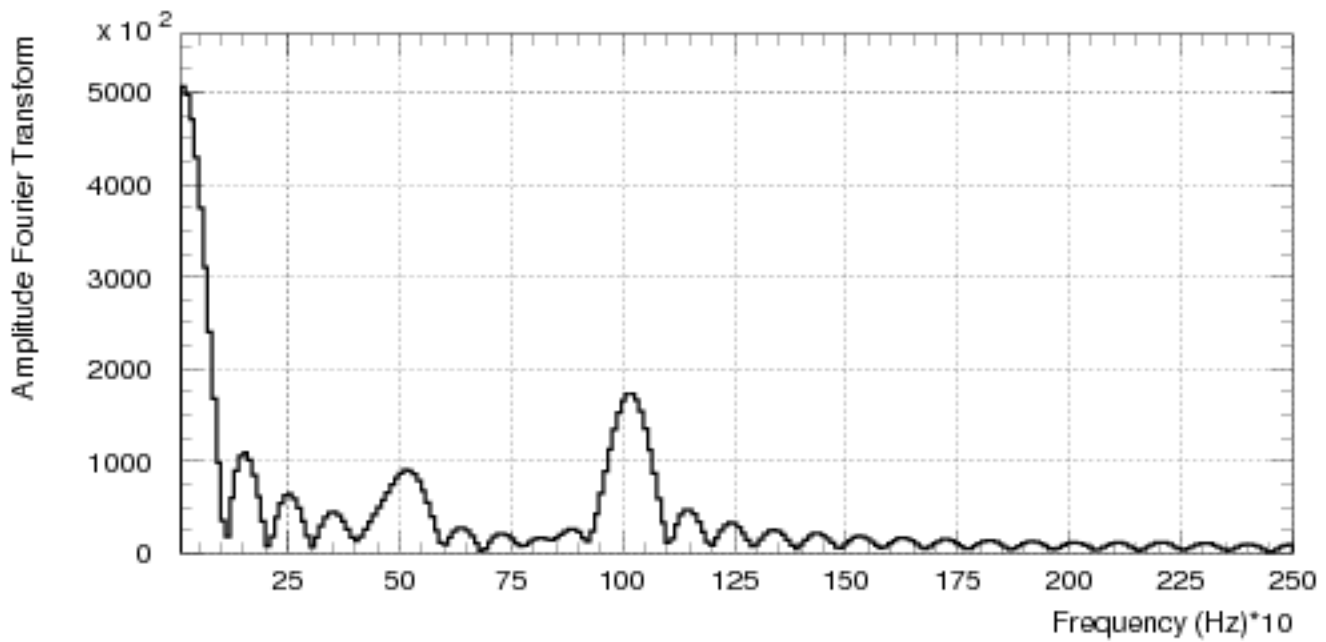

sample autocorrelation