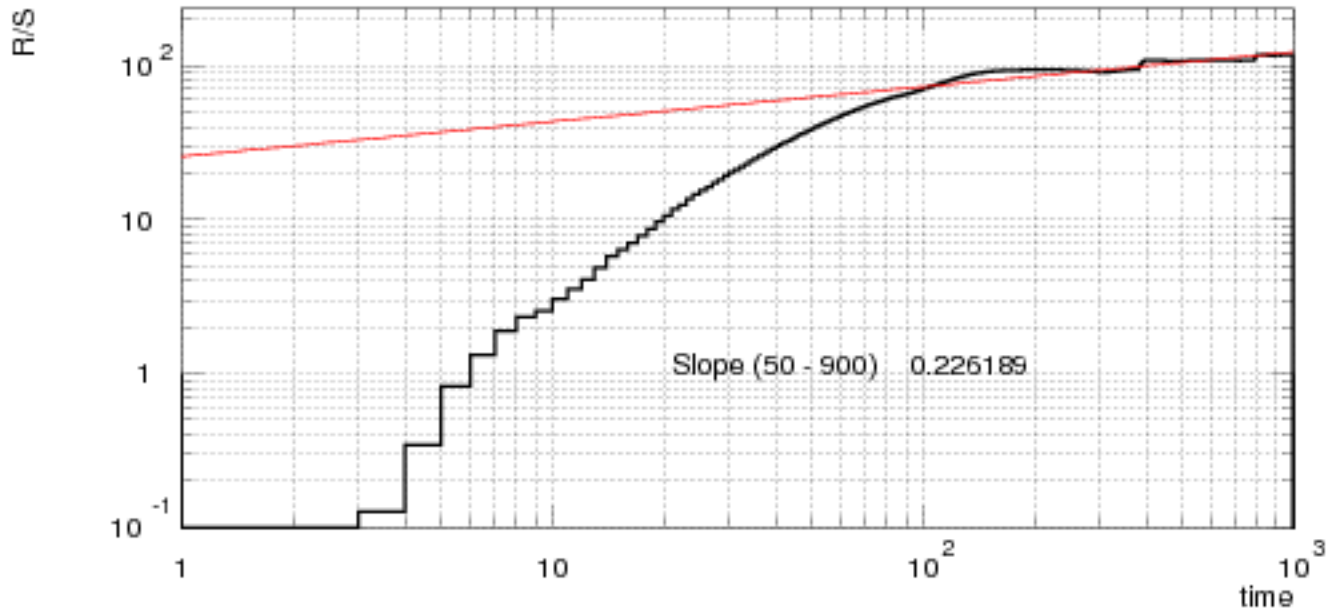

Rescaled Range Statistic