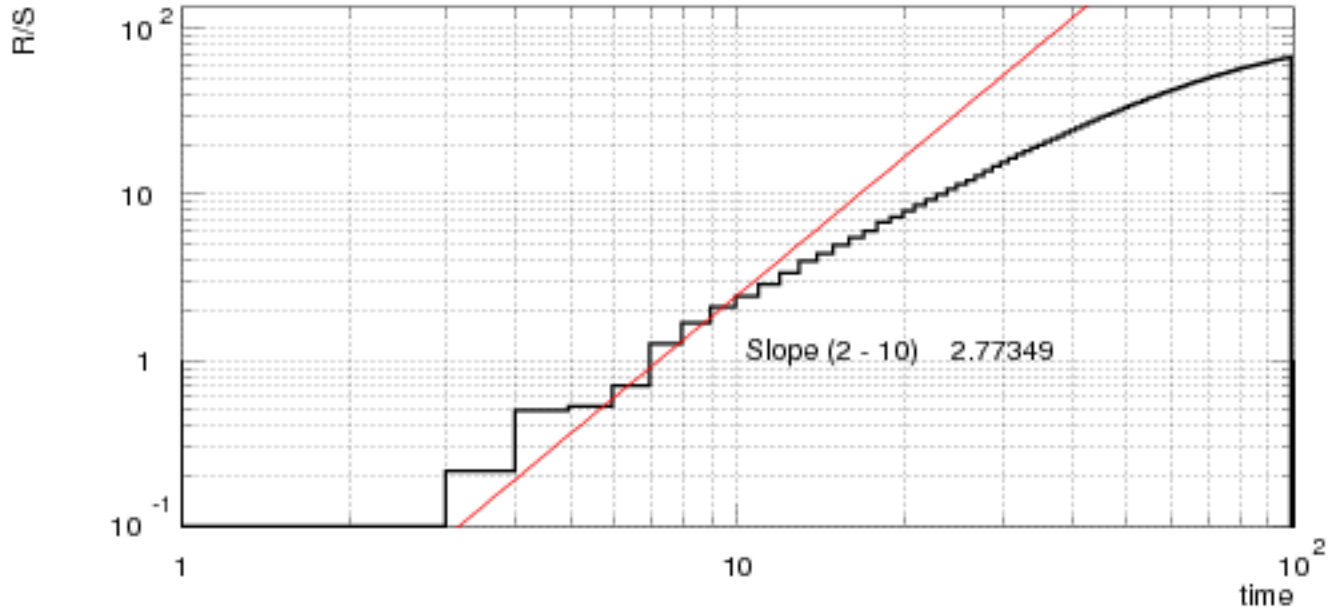

Rescaled Range Statistic