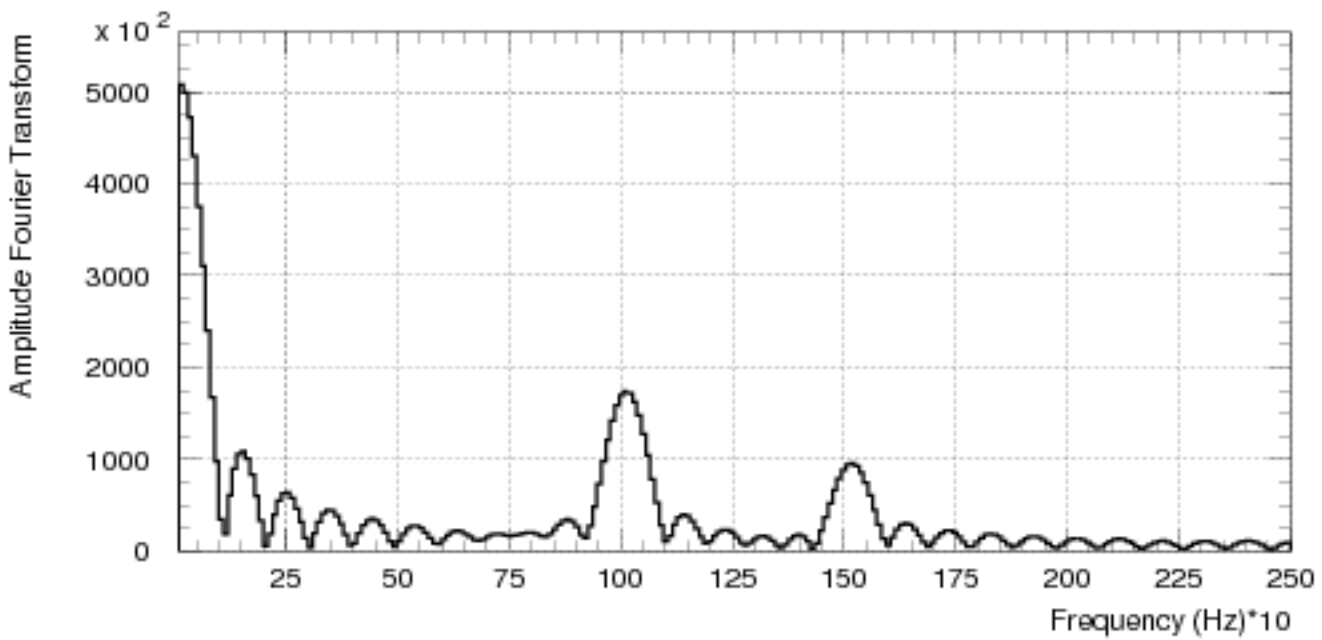

sample autocorrelation