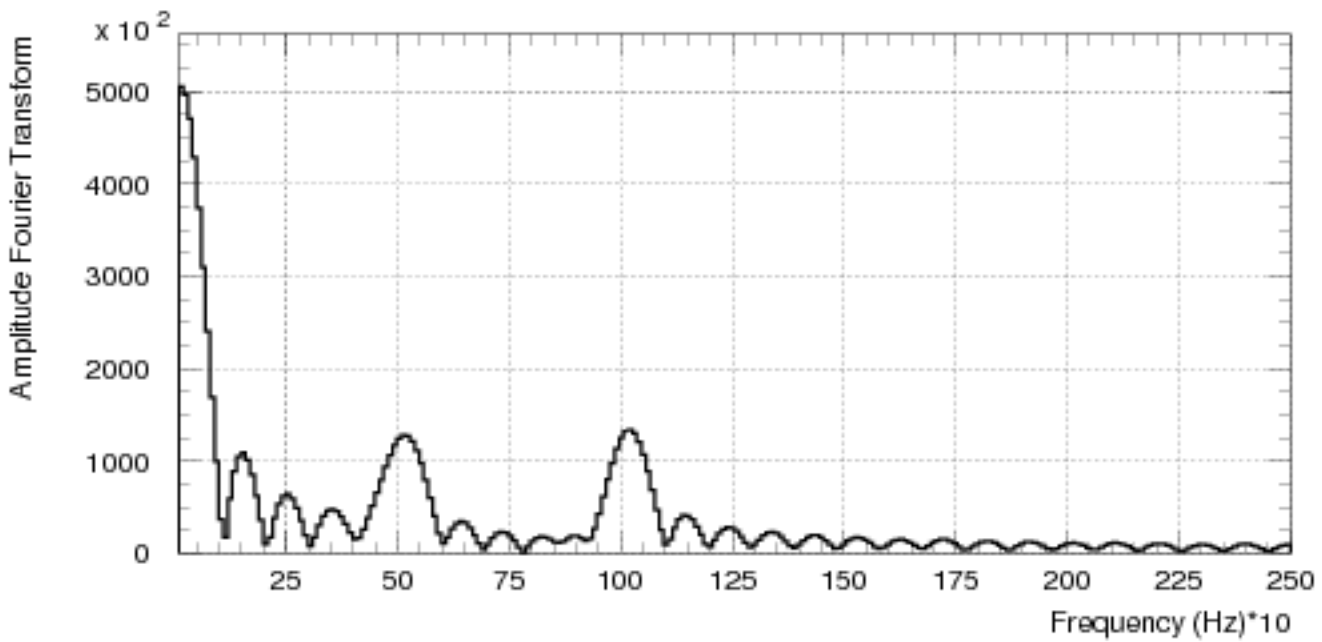

sample autocorrelation