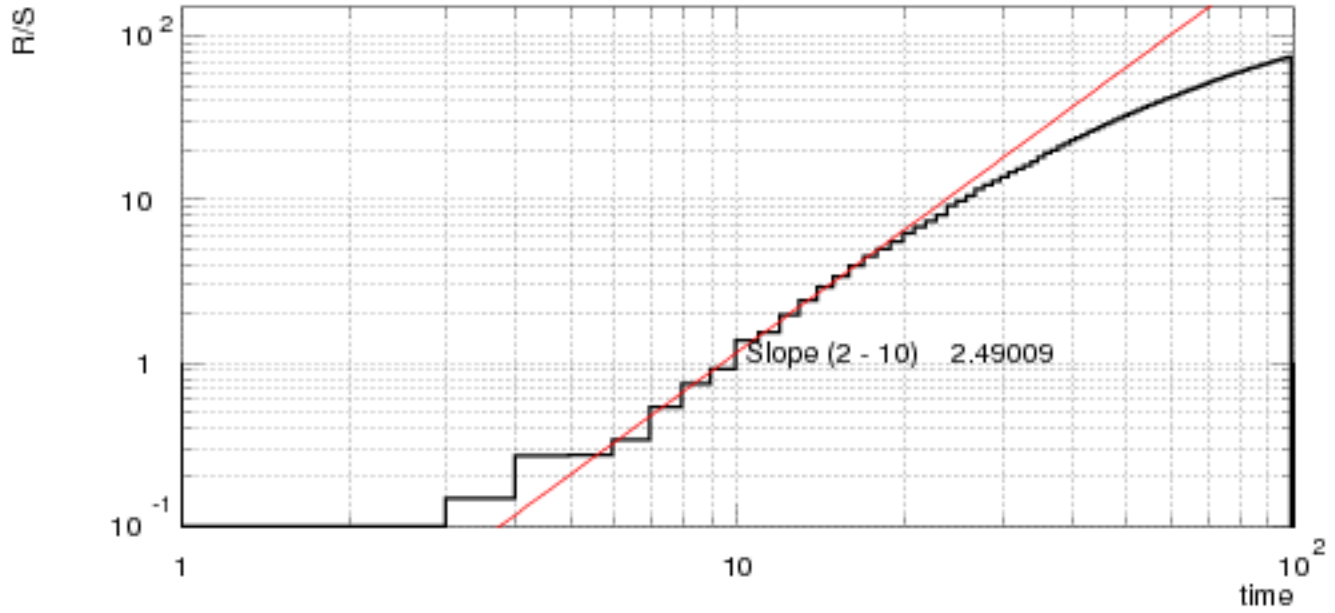

100 Hz 1

150 Hz 0

ran 0

sample autocorrelation

Rescaled Range Statistic

Random generated events

50 Hz 0

100 Hz 1