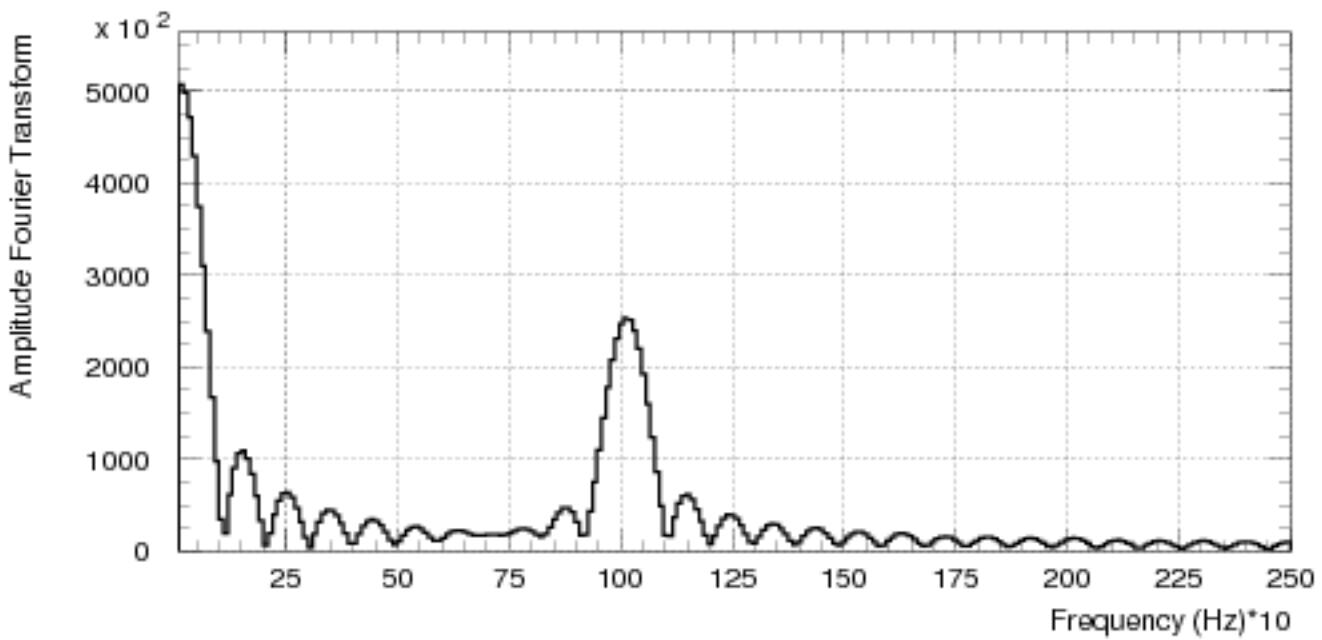

sample autocorrelation

Rescaled Range Statistic

Random generated events

50 Hz 0

100 Hz 1

150 Hz 0

ran 0

sample autocorrelation