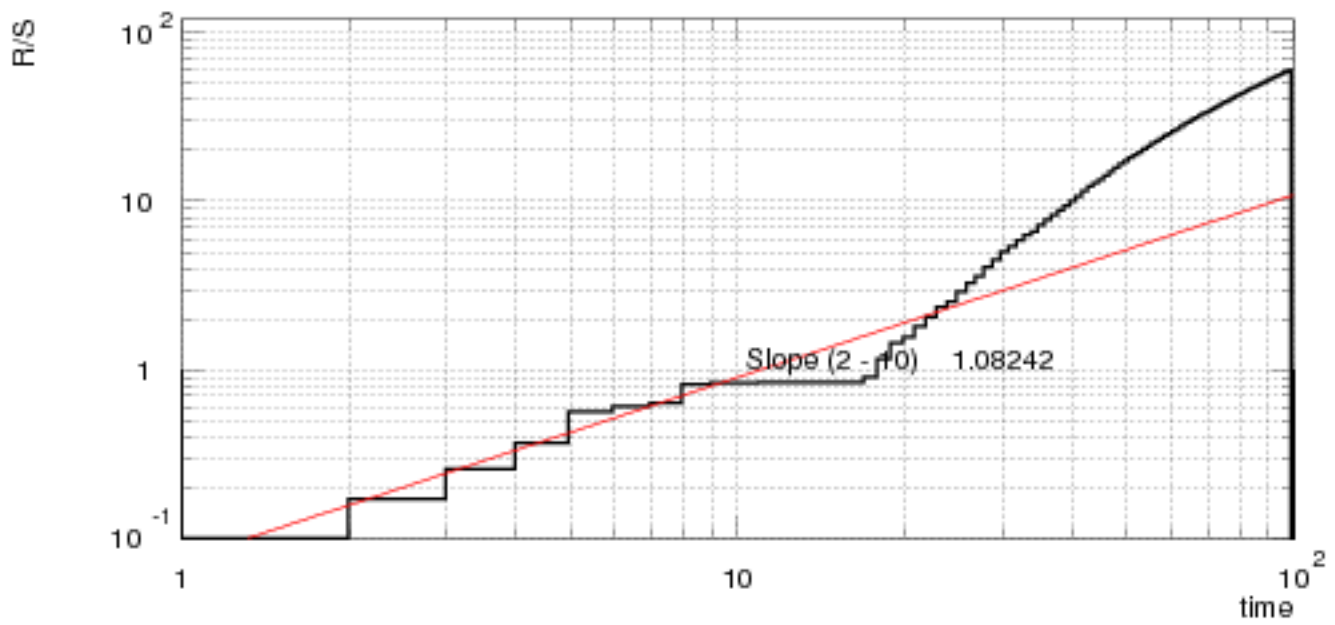

Rescaled Range Statistic