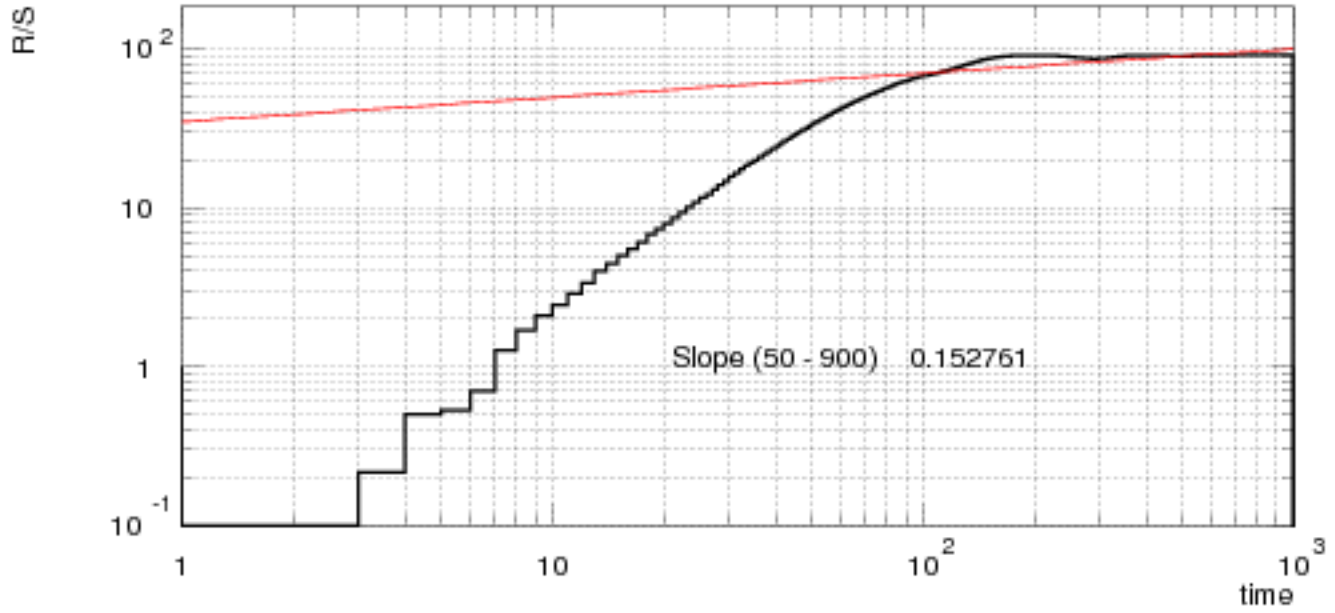

Rescaled Range Statistic