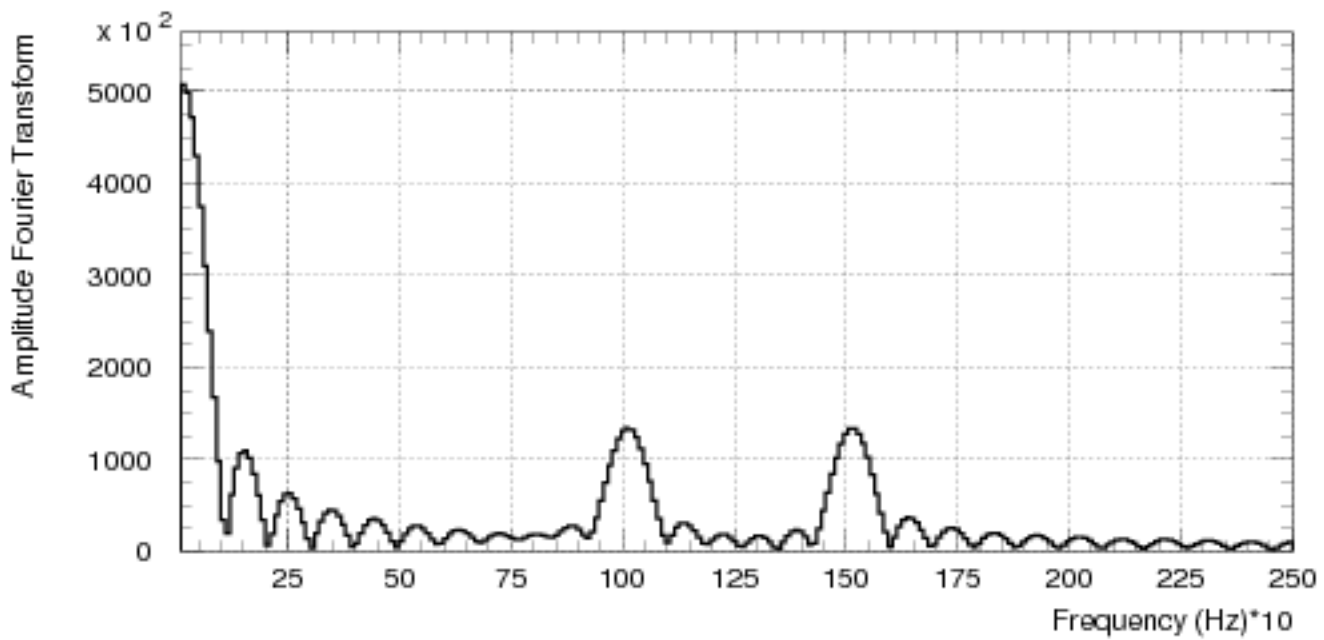

sample autocorrelation