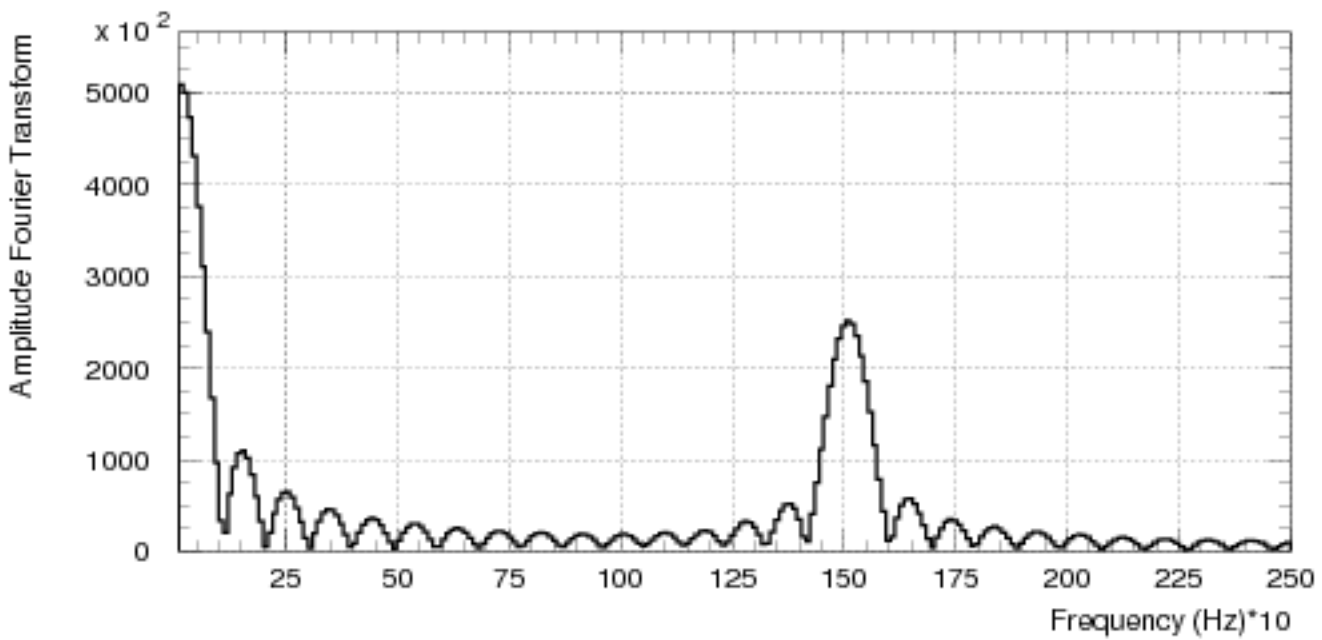

Rescaled Range Statistic

Random generated events

50 Hz 0

100 Hz 0

150 Hz 1

ran 0

sample autocorrelation

Rescaled Range Statistic