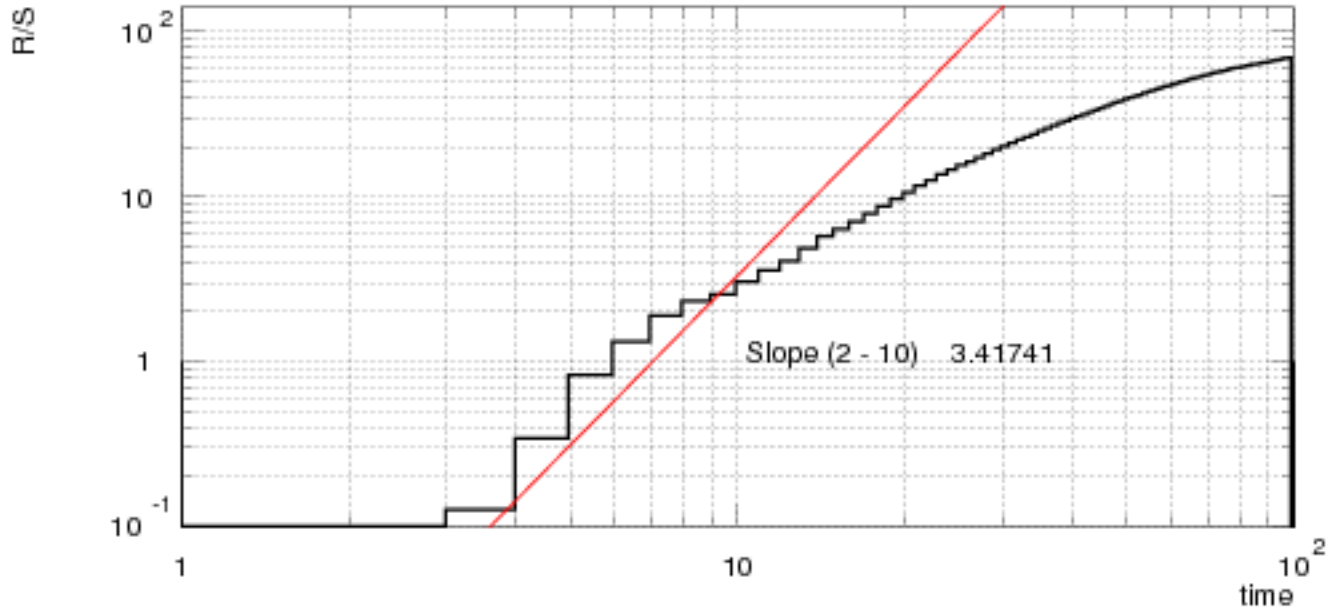

Rescaled Range Statistic