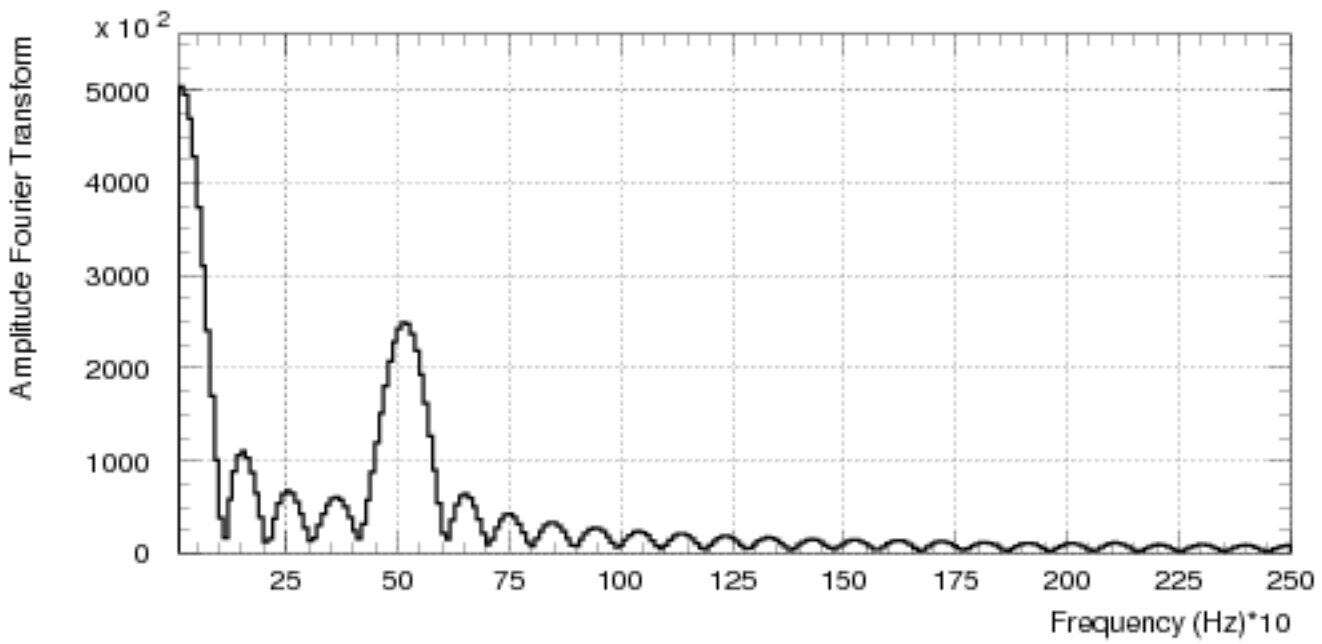

sample autocorrelation