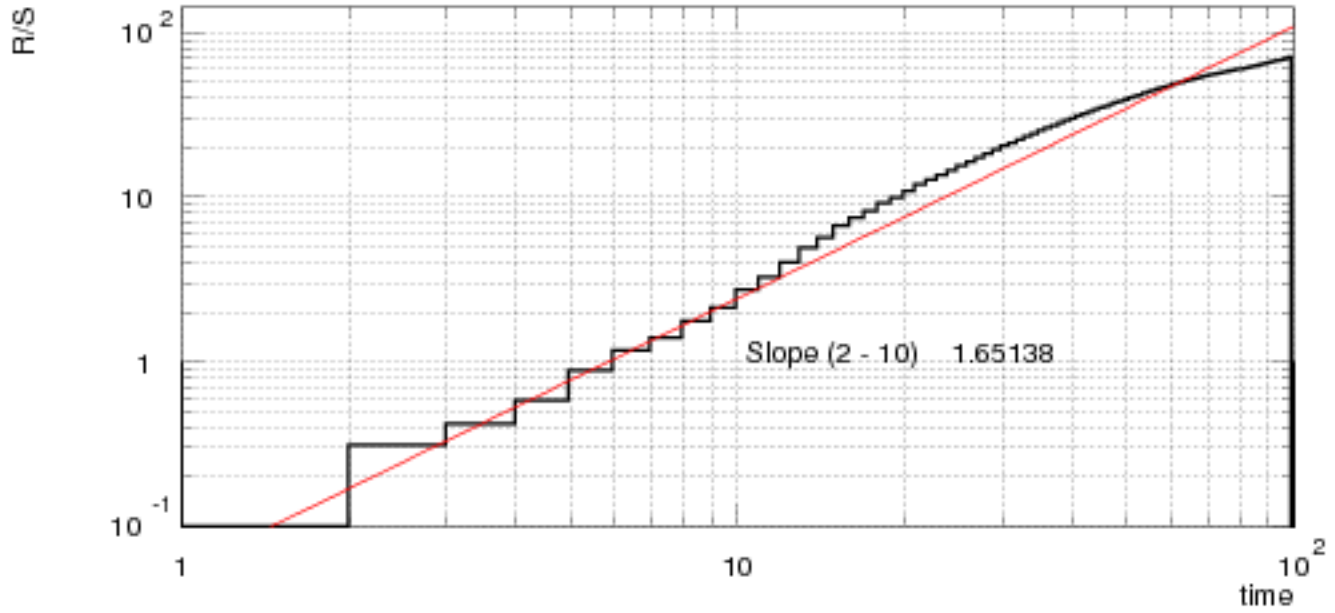

Rescaled Range Statistic