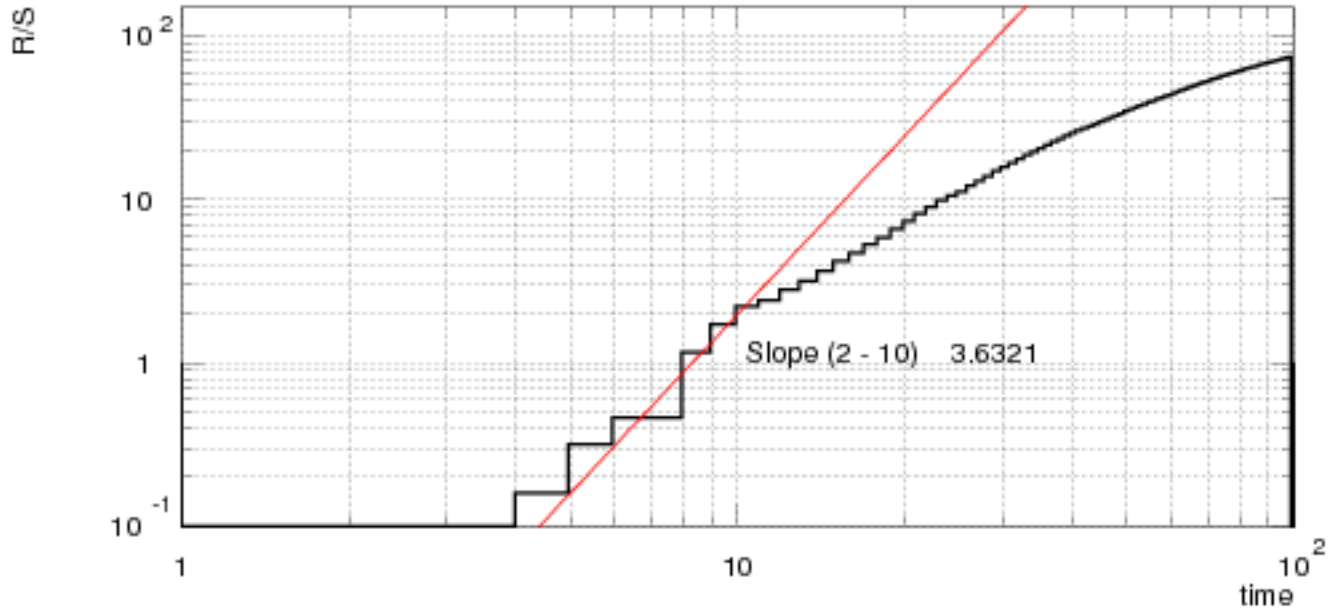

50 Hz 0.5

100 Hz 1

150 Hz 0

ran 0

sample autocorrelation

Rescaled Range Statistic

Random generated events

50 Hz 1