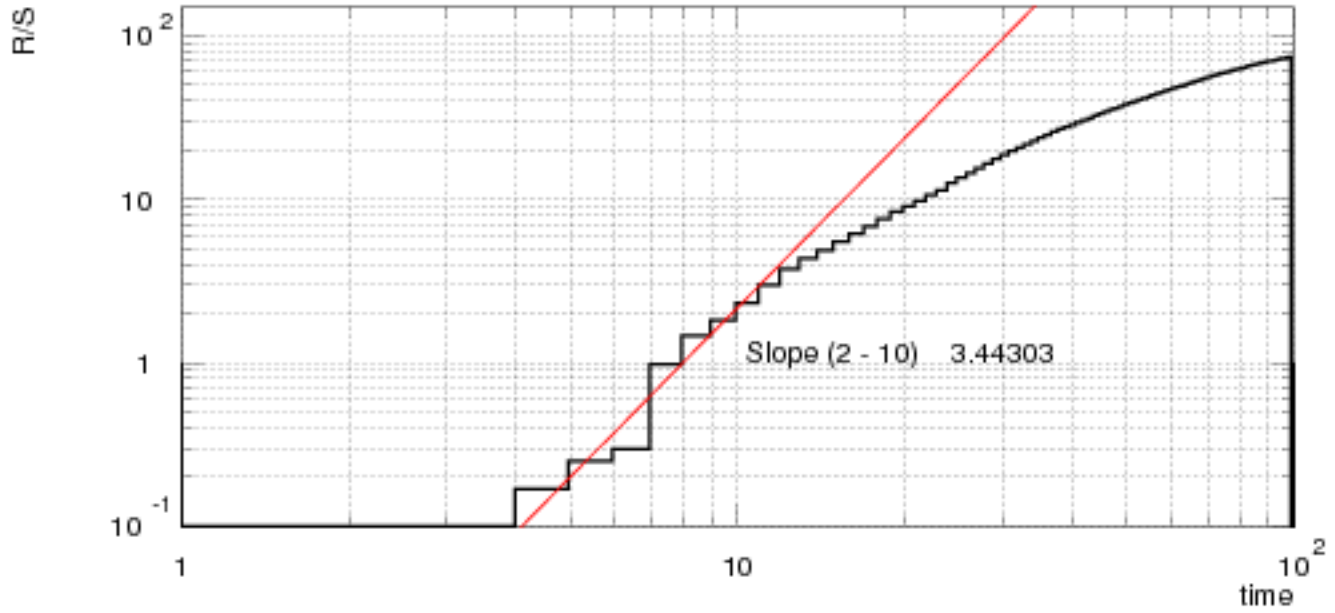

Random generated events

50 Hz 0.26

100 Hz 0.7

150 Hz 0.18

ran 0

sample autocorrelation

Rescaled Range Statistic

Random generated events