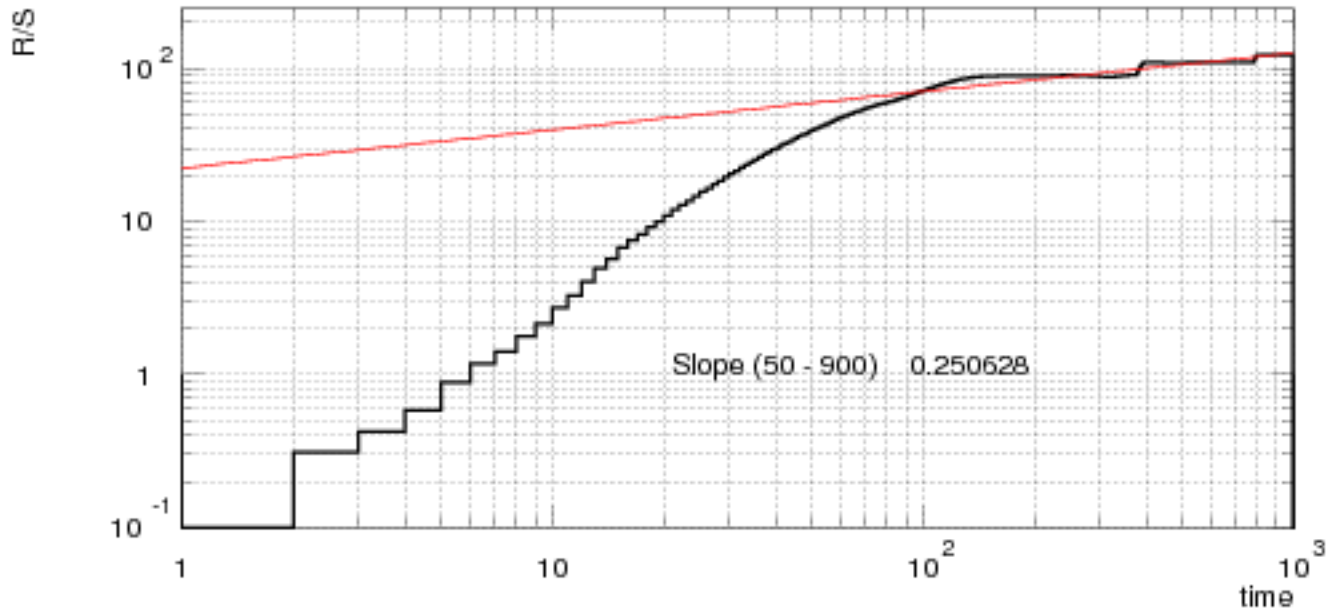

Rescaled Range Statistic