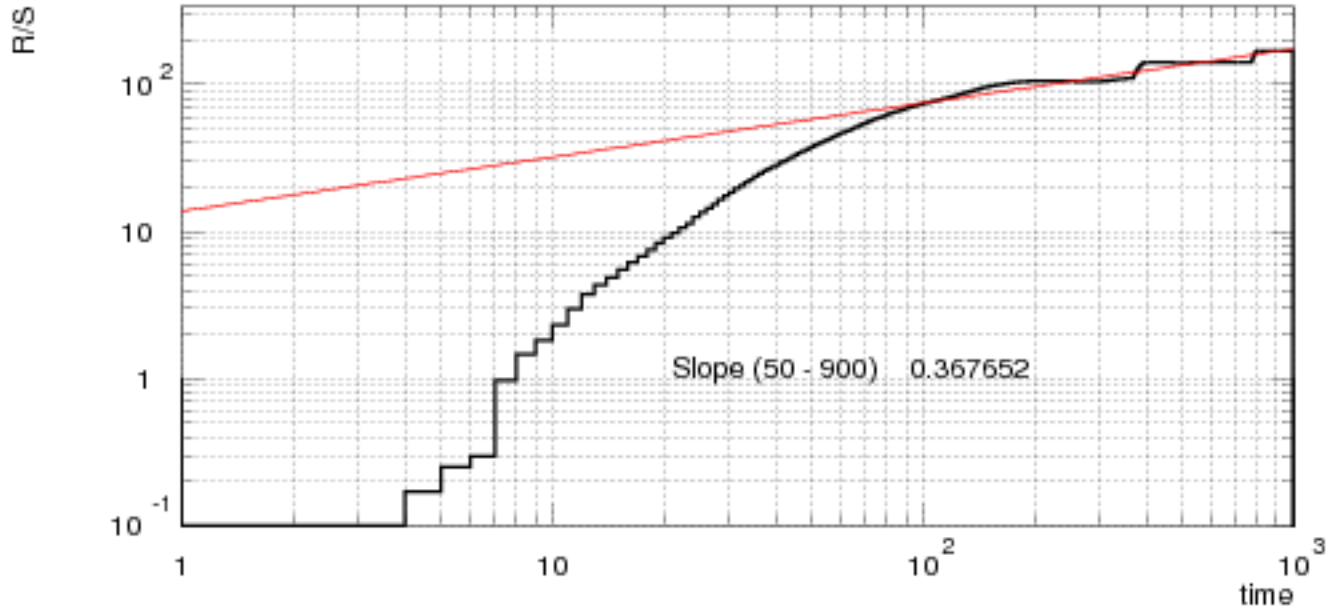

Random generated events

50 Hz 0.26

100 Hz 0.7

150 Hz 0.18

ran 0

sample autocorrelation

Rescaled Range Statistic

Random generated events