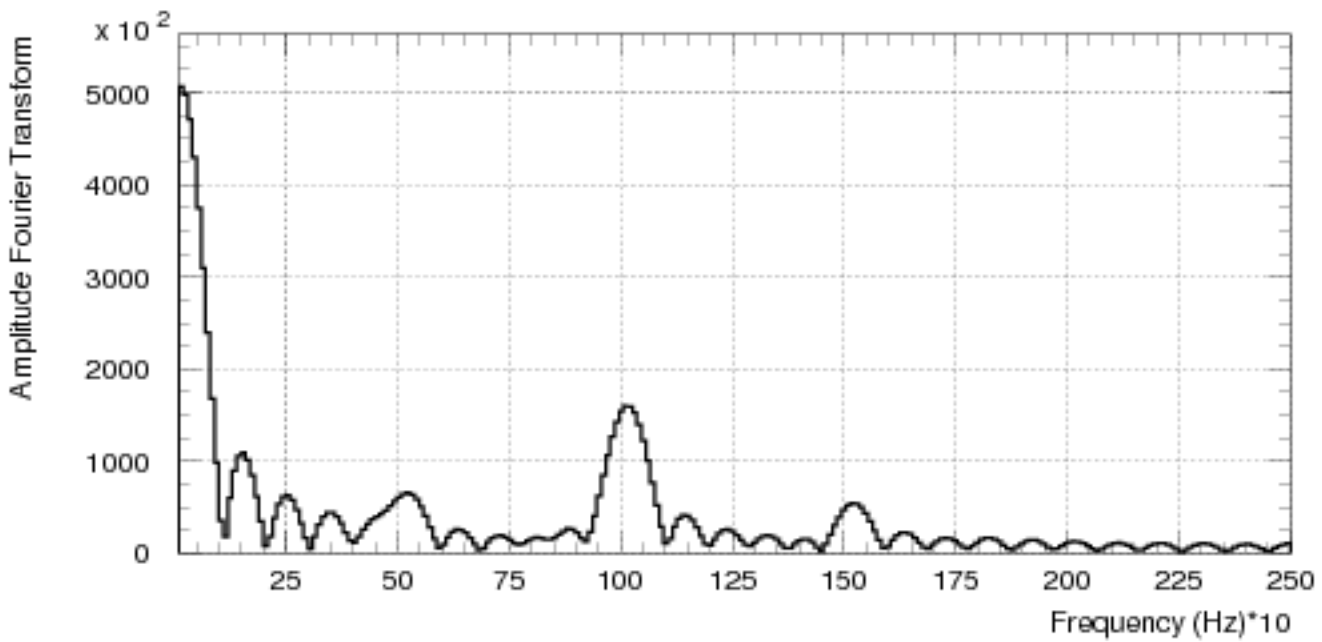

Random generated events

50 Hz 0.26

100 Hz 0.7

150 Hz 0.18

ran 0

sample autocorrelation

Rescaled Range Statistic

Random generated events