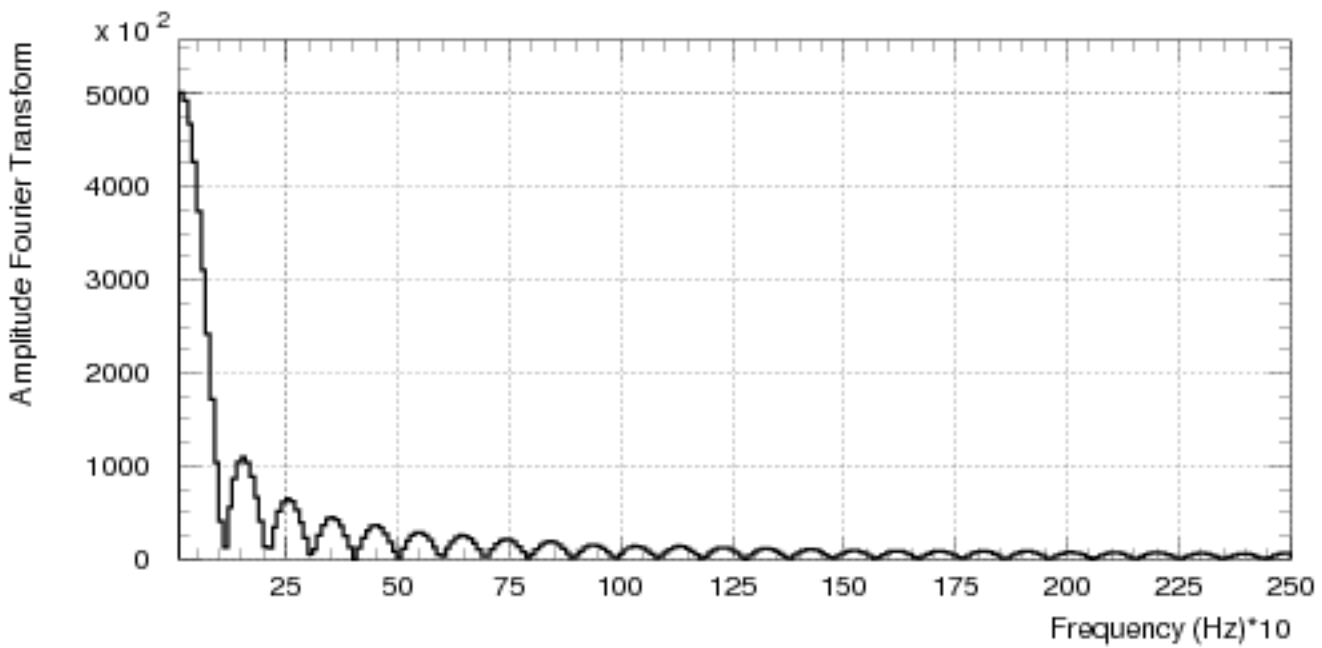

Random generated events

50 Hz 0

100 Hz 0

150 Hz 0

ran 1

sample autocorrelation

Rescaled Range Statistic for Random