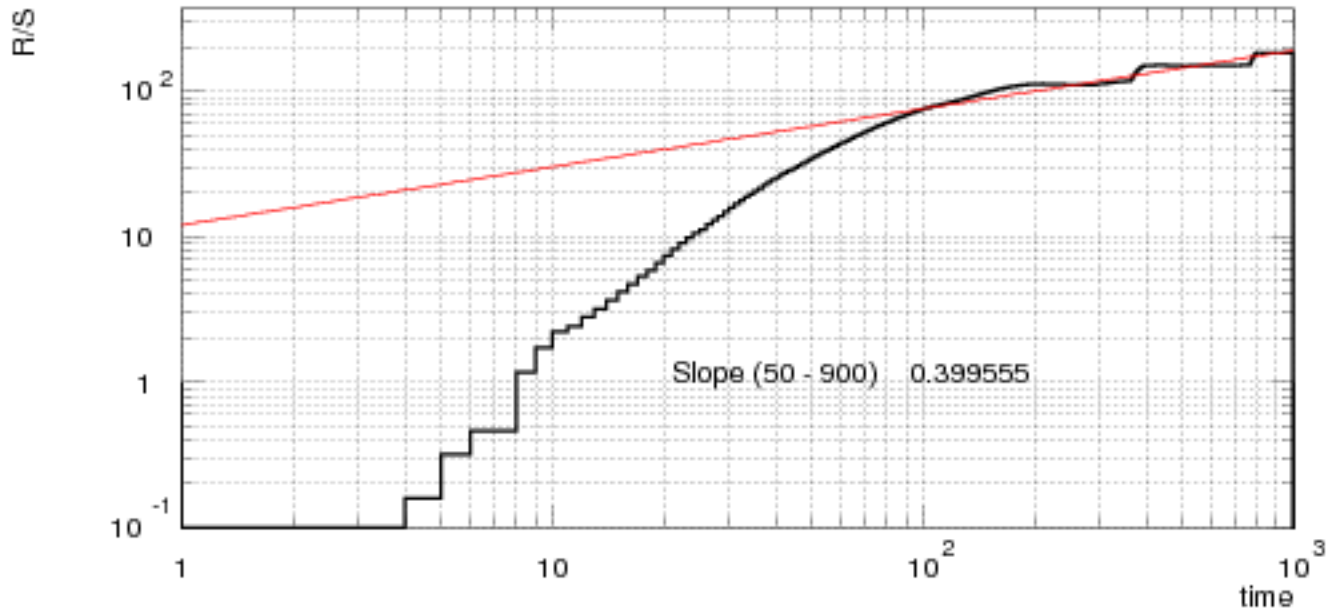

50 Hz 0.5

100 Hz 1

150 Hz 0

ran 0

sample autocorrelation

Rescaled Range Statistic

Random generated events

50 Hz 1