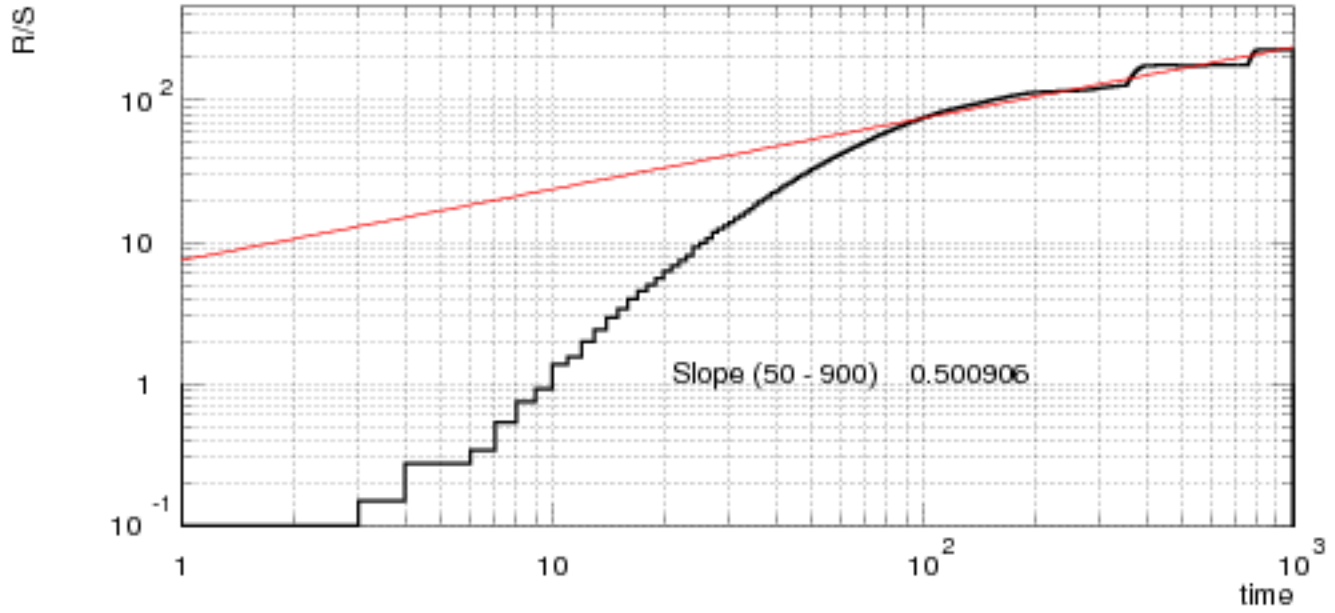

100 Hz 1

150 Hz 0

ran 0

sample autocorrelation

Rescaled Range Statistic

Random generated events

50 Hz 0

100 Hz 1