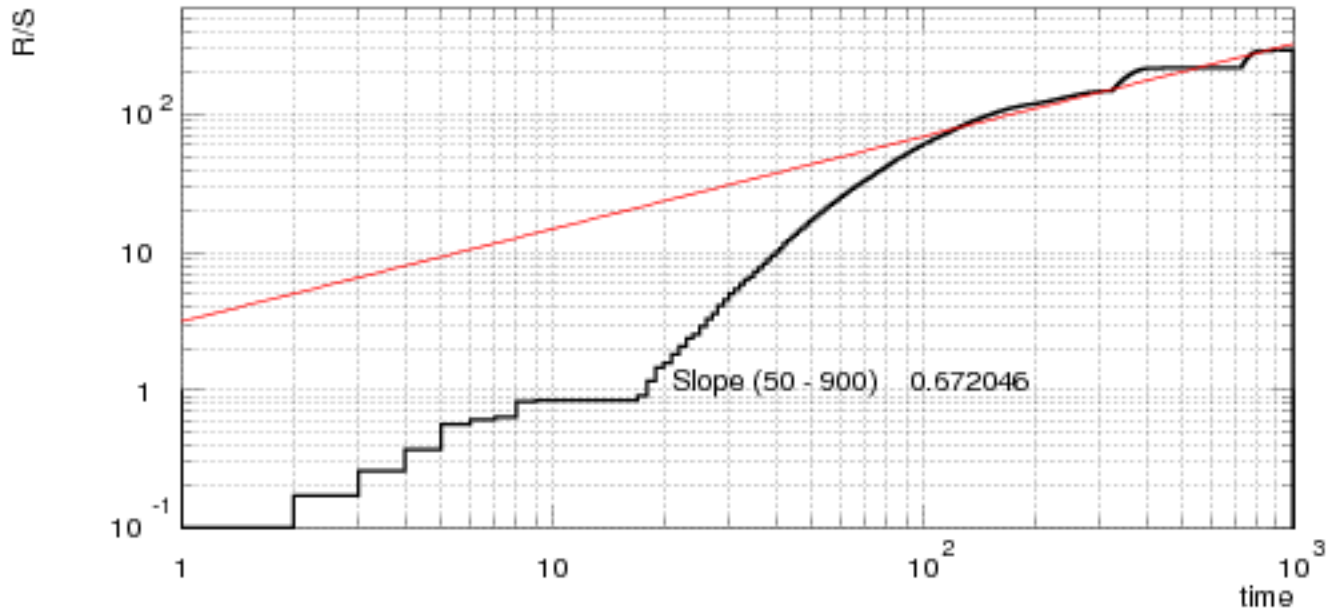

ran 0

sample autocorrelation

Rescaled Range Statistic

Random generated events

50 Hz 1

100 Hz 0

150 Hz 0

ran 0

sample autocorrelation

Rescaled Range Statistic

Random generated events

50 Hz 0

100 Hz 1

150 Hz 0

ran 0

sample autocorrelation