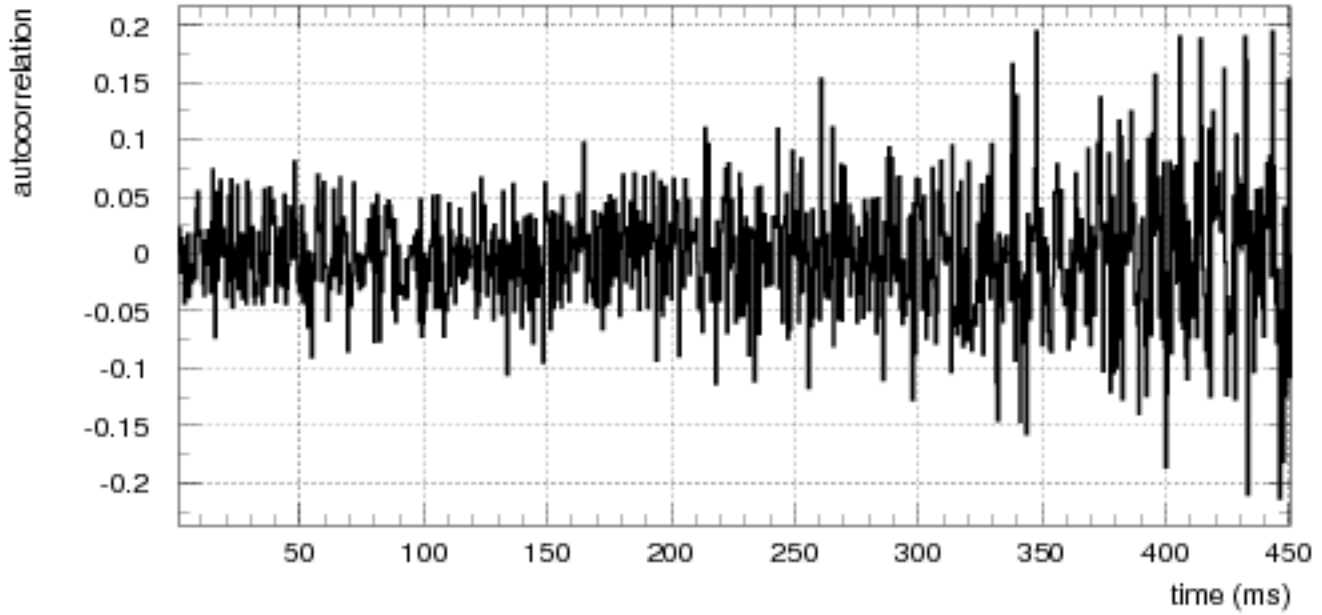

Random generated events

50 Hz 0

100 Hz 0

150 Hz 0

ran 1

sample autocorrelation

### Rescaled Range Statistic for Random