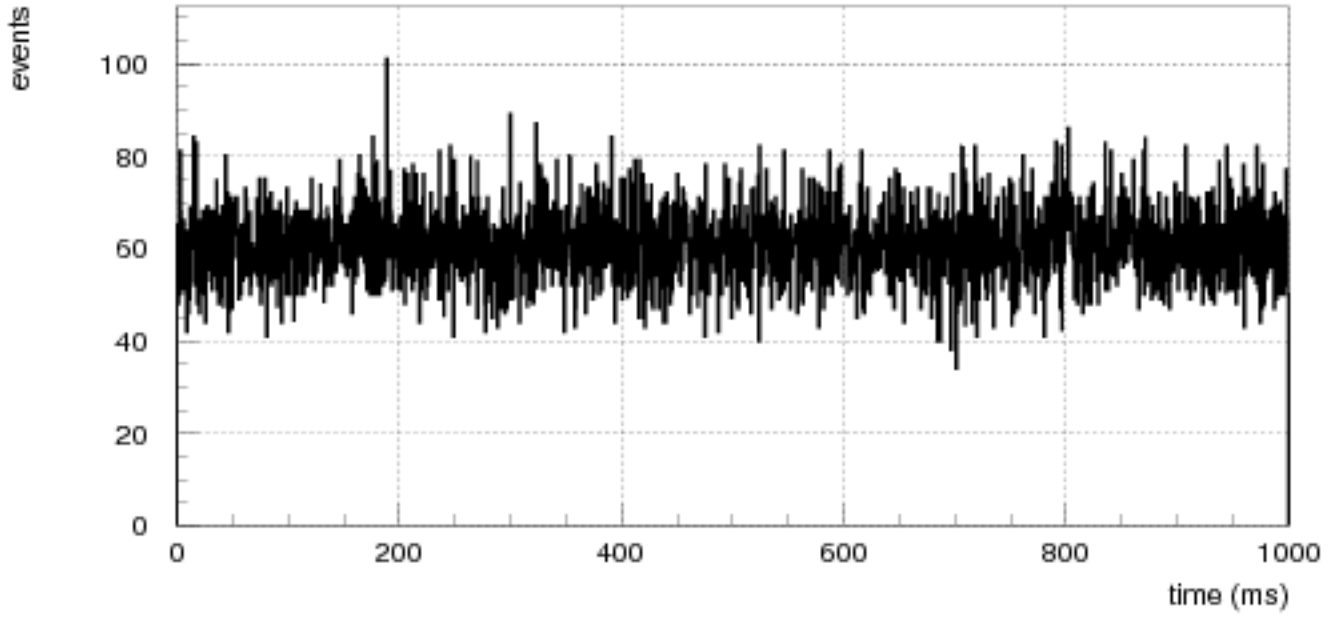

Random generated events

50 Hz 0

100 Hz 0

150 Hz 0

ran 1

sample autocorrelation

### Rescaled Range Statistic for Random