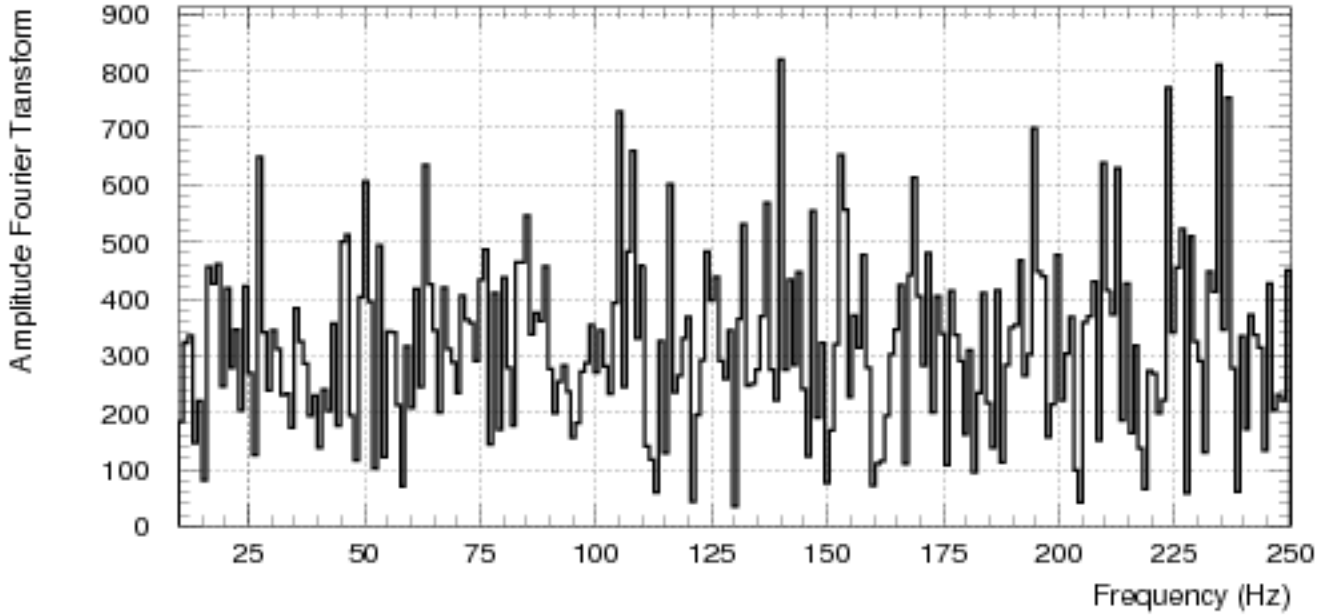

Random generated events

50 Hz 0

100 Hz 0

150 Hz 0

ran 1

sample autocorrelation

### Rescaled Range Statistic for Random