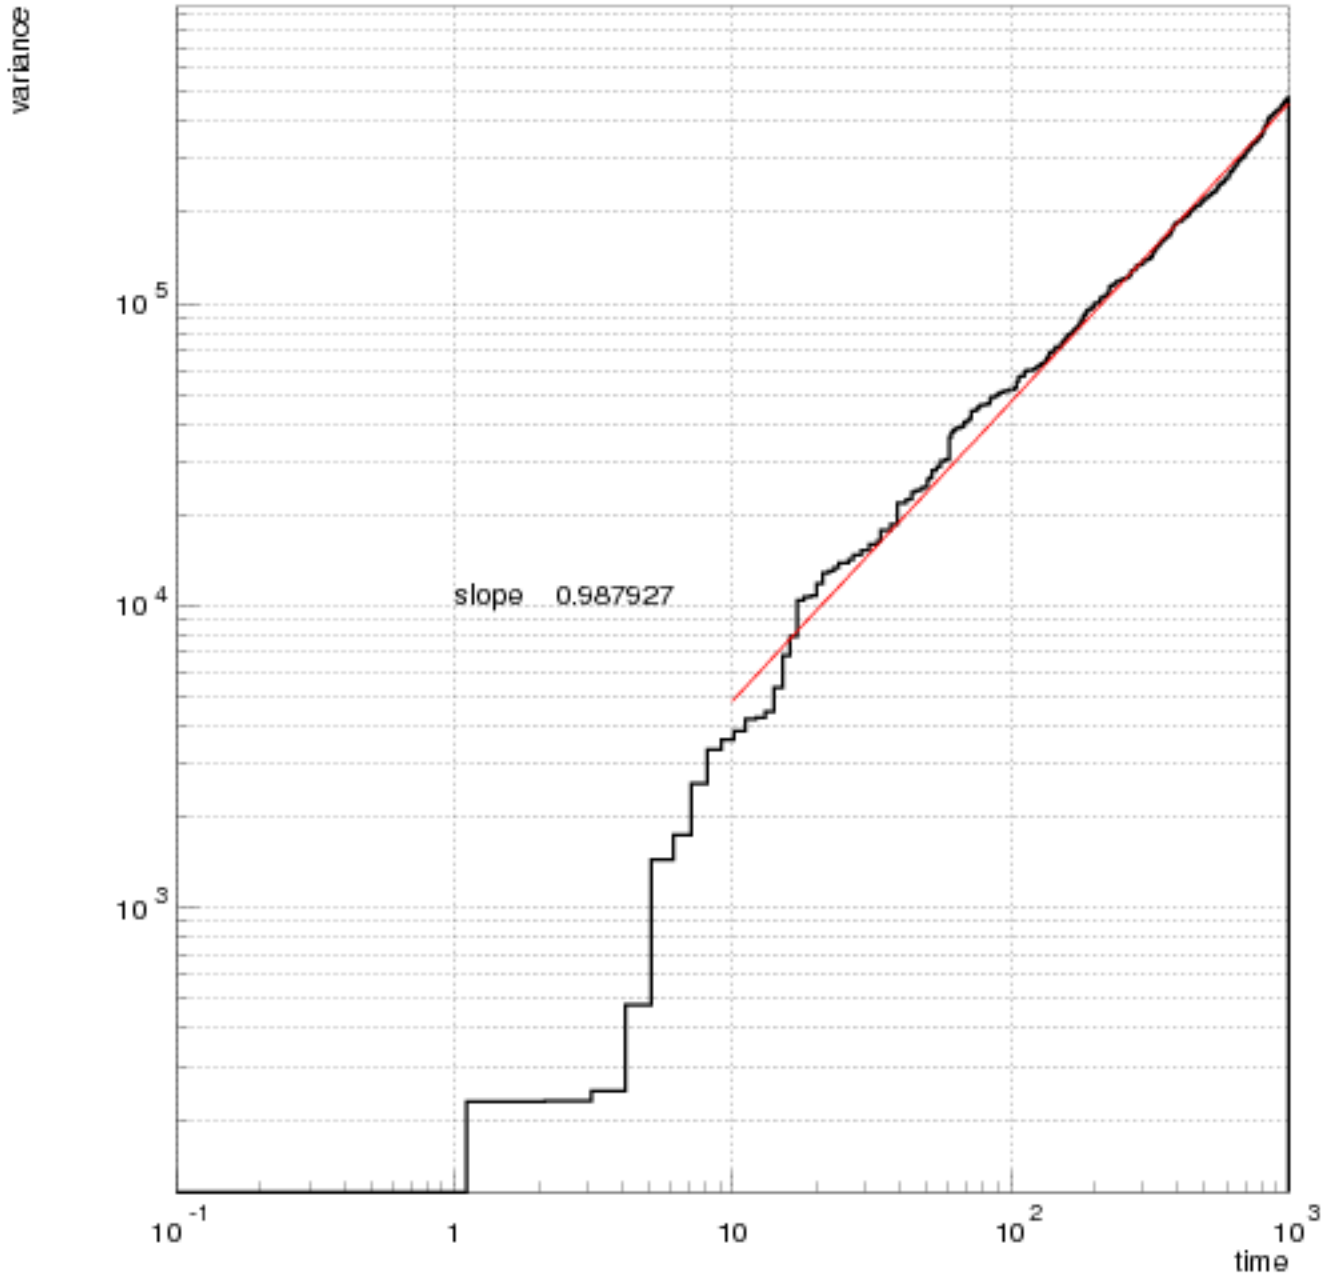

Random generated events

Random generated events

Random generated events

Random generated events

50 Hz 0

100 Hz 0

150 Hz 0

ran 1

sample autocorrelation

Rescaled Range Statistic for Random