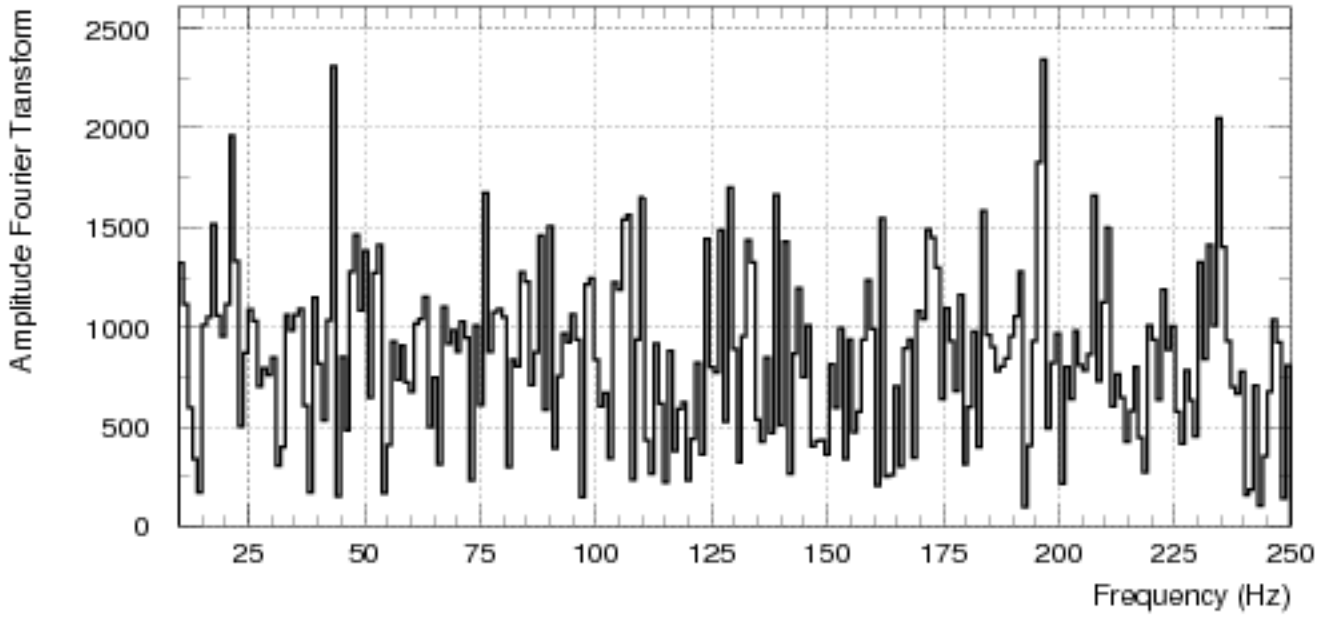

Random generated events

Random generated events

Random generated events

Random generated events

50 Hz 0

100 Hz 0

150 Hz 0

ran 1

sample autocorrelation

Rescaled Range Statistic for Random