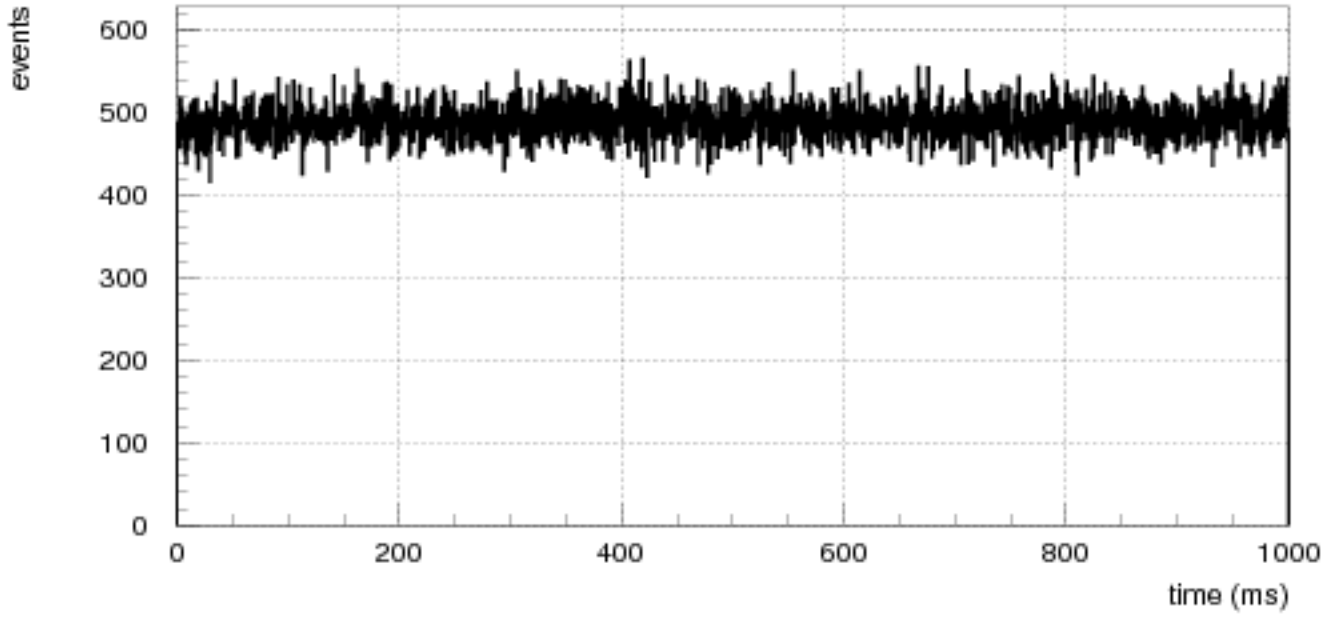

Random generated events

Random generated events

Random generated events

Random generated events

50 Hz 0

100 Hz 0

150 Hz 0

ran 1

sample autocorrelation

Rescaled Range Statistic for Random