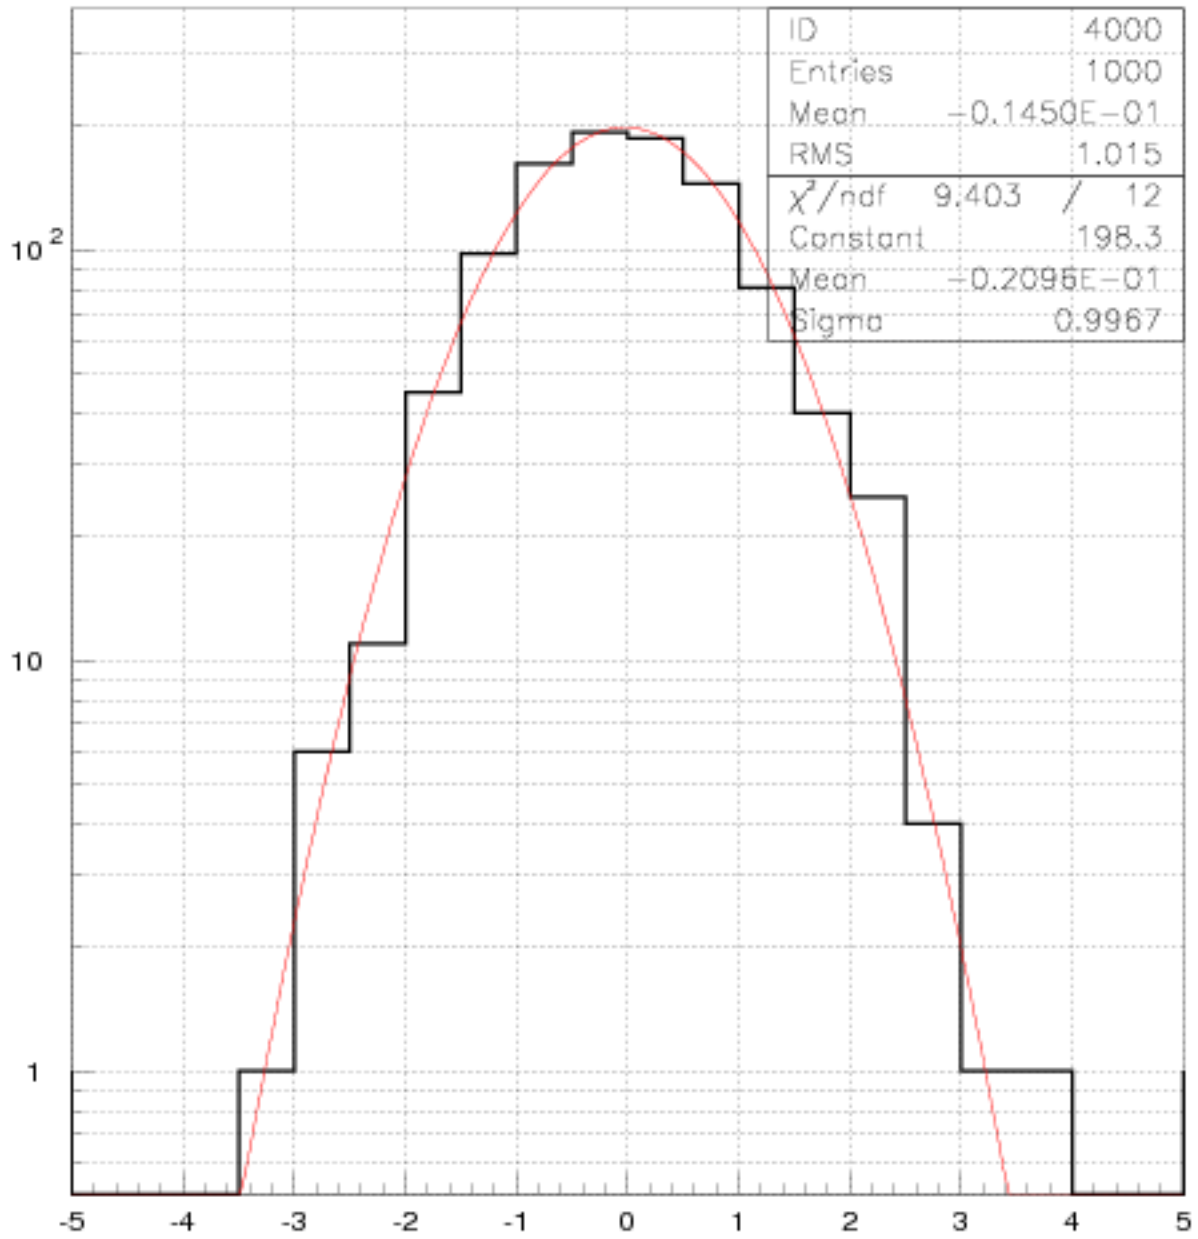

Random generated events

Random generated events

Random generated events

Random generated events

50 Hz 0

100 Hz 0

150 Hz 0

ran 1

sample autocorrelation

Rescaled Range Statistic for Random