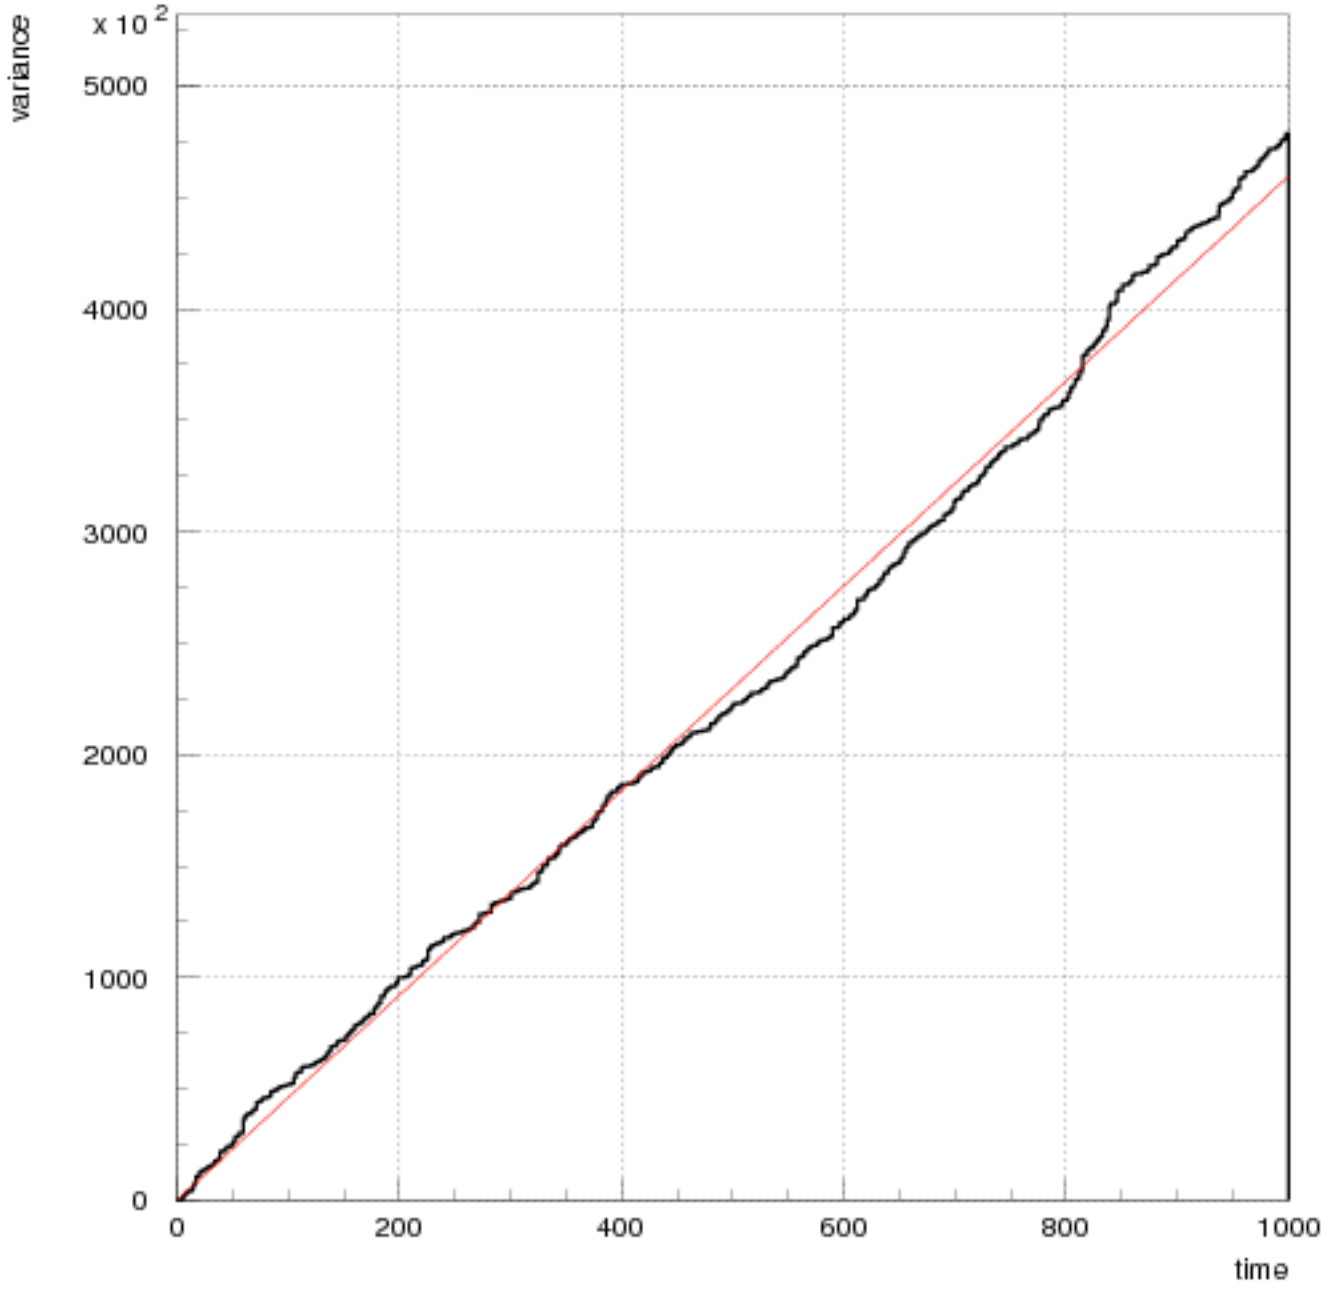

Random generated events

Random generated events

Random generated events

Random generated events

50 Hz 0

100 Hz 0

150 Hz 0

ran 1

sample autocorrelation

Rescaled Range Statistic for Random