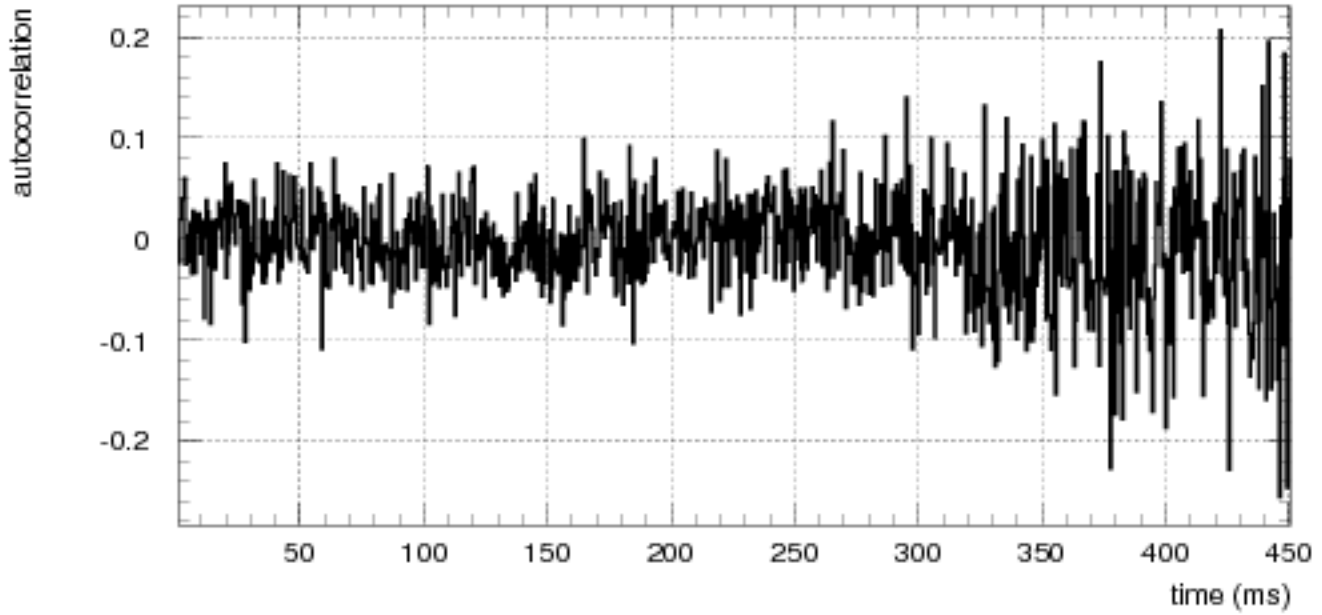

Random generated events

Random generated events

Random generated events

Random generated events

50 Hz 0

100 Hz 0

150 Hz 0

ran 1

sample autocorrelation

Rescaled Range Statistic for Random