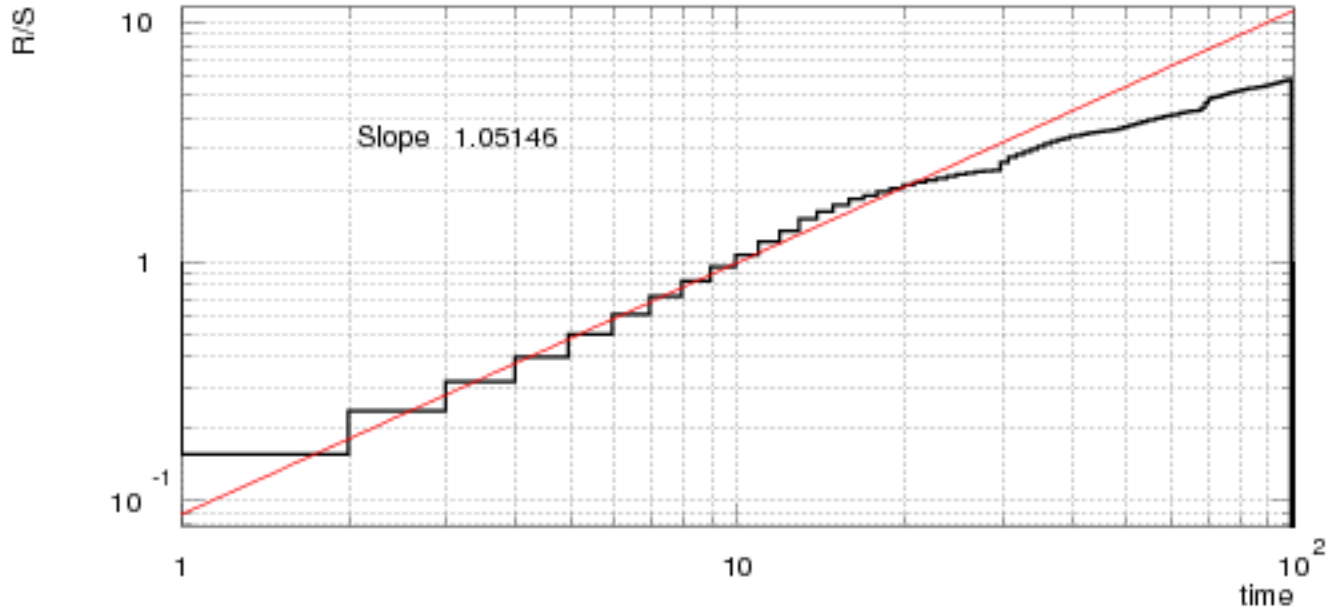

100 Hz 1

150 Hz 0

ran 0

sample autocorrelation

rescaled range statistic

generated events

50 Hz 0

100 Hz 1

150 Hz 0.5

ran 0

sample autocorrelation

rescaled range statistic

generated events

50 Hz 0

100 Hz 1

150 Hz 1