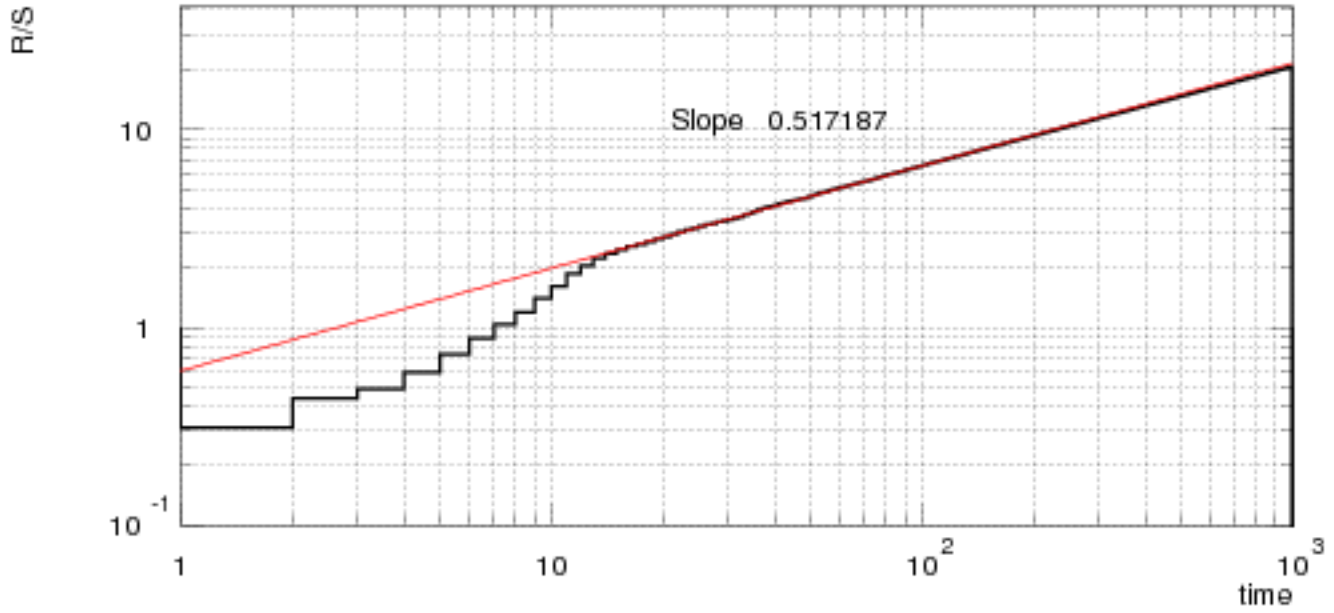

rescaled range statistic