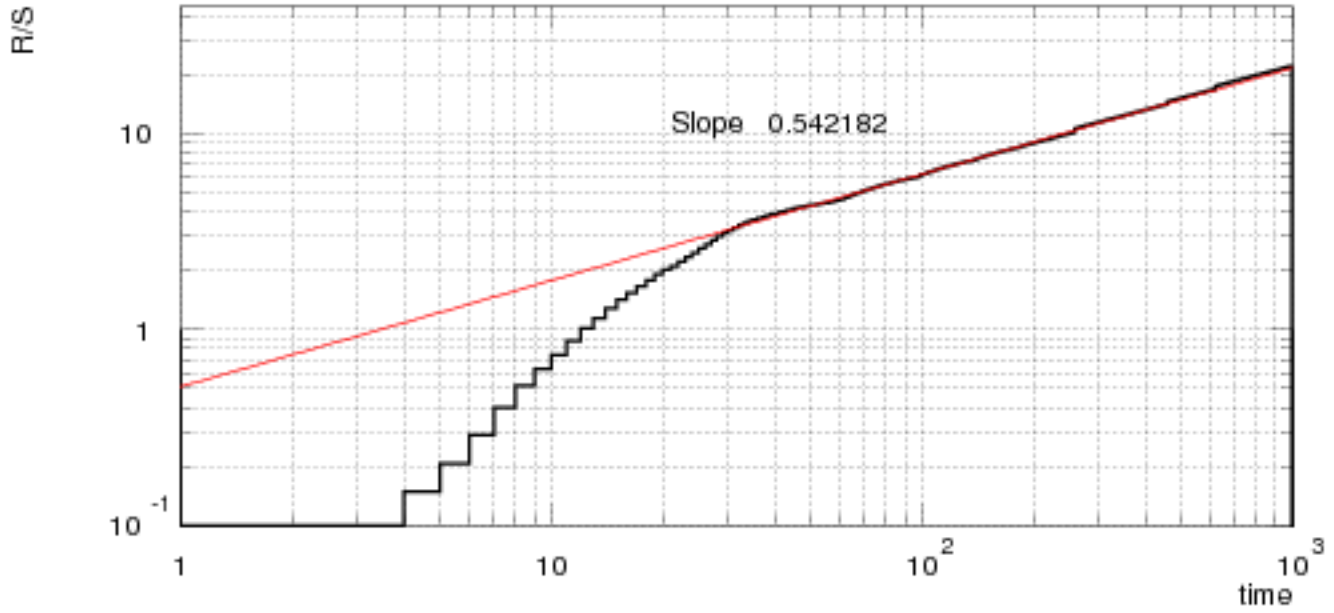

rescaled range statistic

generated events

50 Hz 1

100 Hz 0

150 Hz 0

ran 0

sample autocorrelation

rescaled range statistic