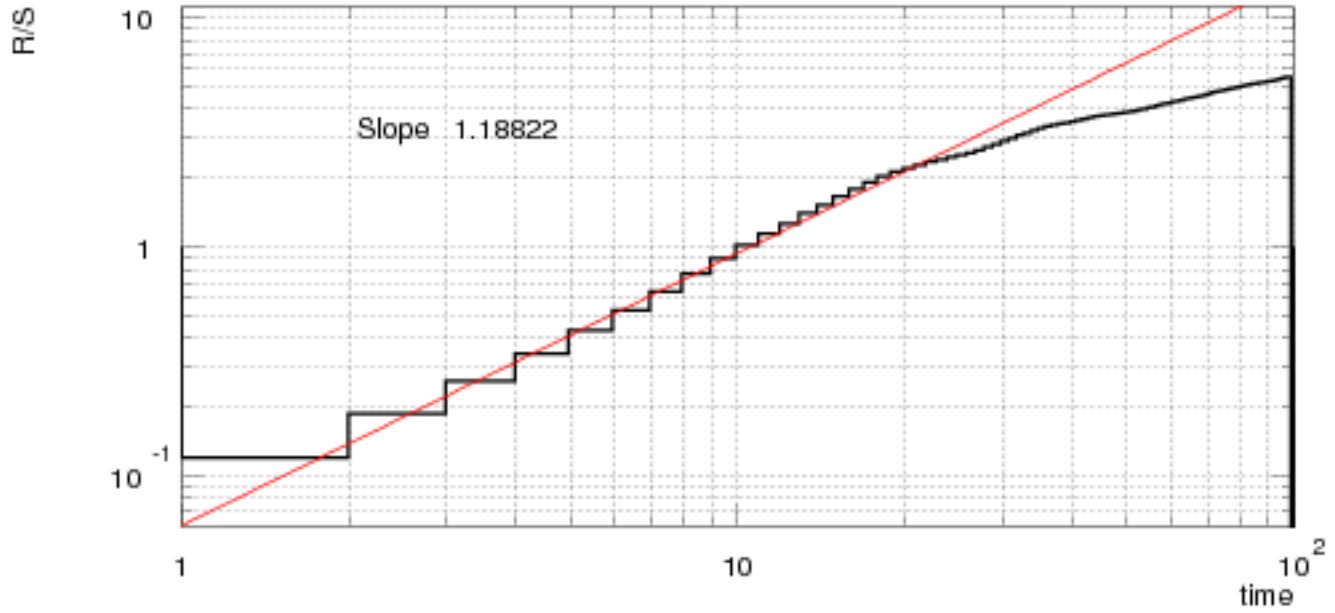

100 Hz 1

150 Hz 0

ran 0

sample autocorrelation

rescaled range statistic

generated events

50 Hz 0

100 Hz 1