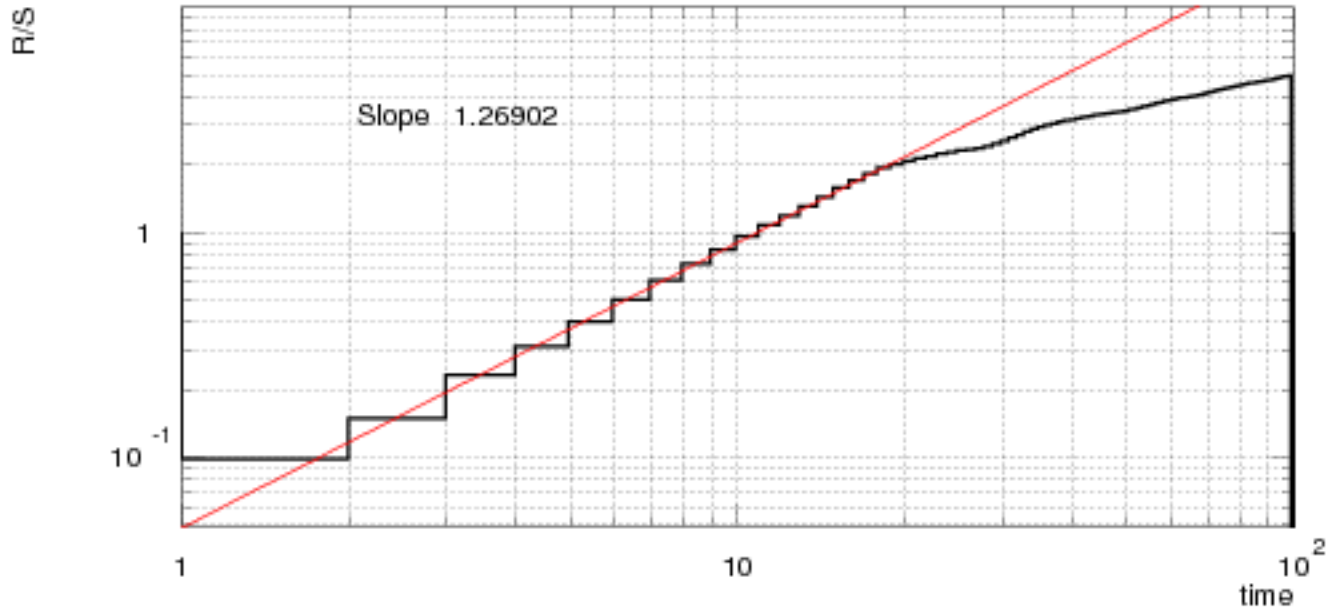

50 Hz 0.5

100 Hz 1

150 Hz 0

ran 0

sample autocorrelation

rescaled range statistic

generated events

50 Hz 1

100 Hz 1

150 Hz 0

ran 0

sample autocorrelation

rescaled range statistic

generated events

50 Hz 0

100 Hz 1