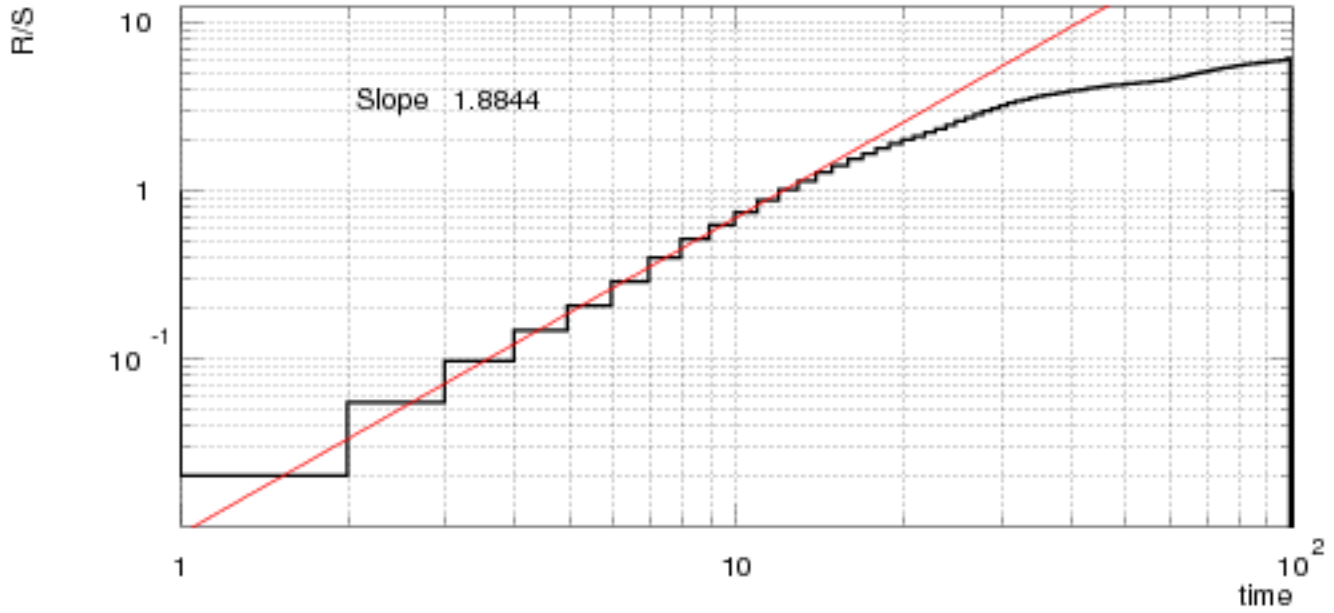

rescaled range statistic

generated events

50 Hz 1

100 Hz 0

150 Hz 0

ran 0

sample autocorrelation

rescaled range statistic