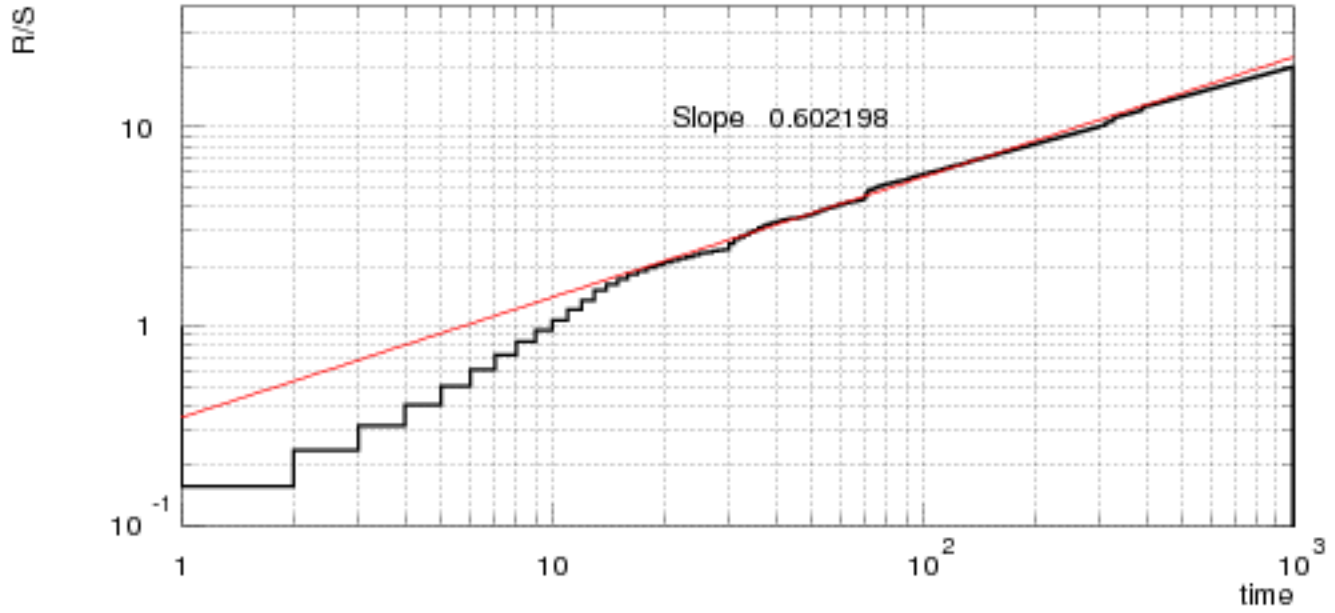

rescaled range statistic