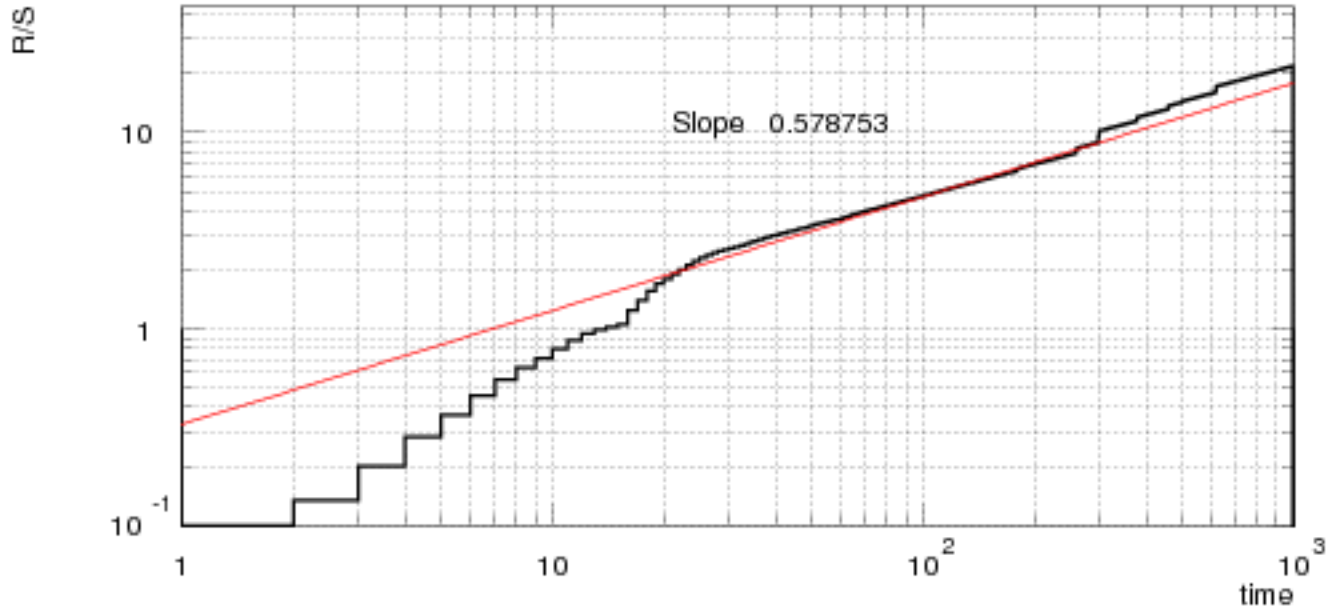

rescaled range statistic