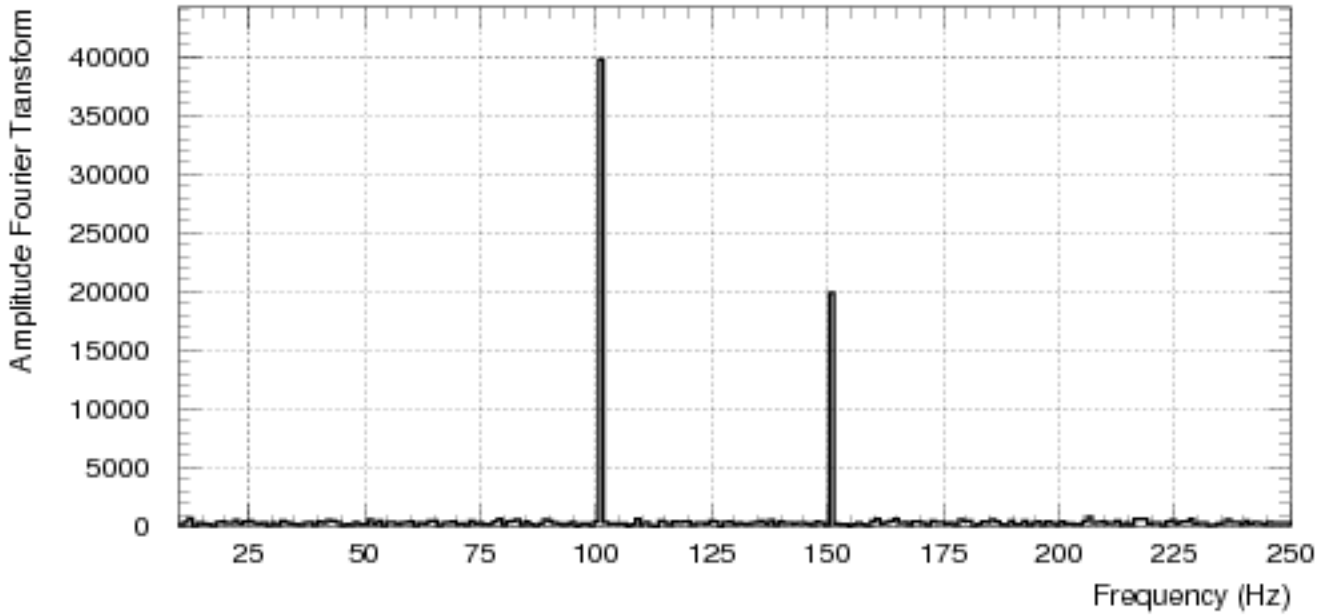

sample autocorrelation