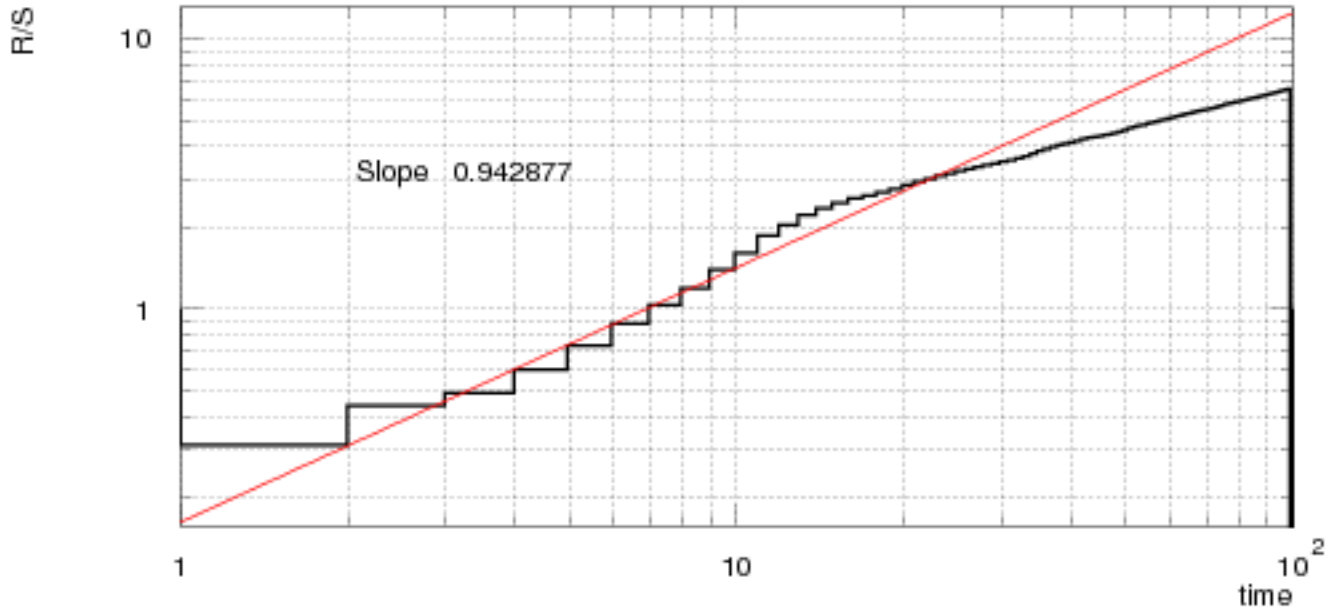

150 Hz 0.5

ran 0

sample autocorrelation

rescaled range statistic

generated events

50 Hz 0

100 Hz 1

150 Hz 1

ran 0

sample autocorrelation

rescaled range statistic

generated events

50 Hz 0.5

100 Hz 0

150 Hz 1

ran 0