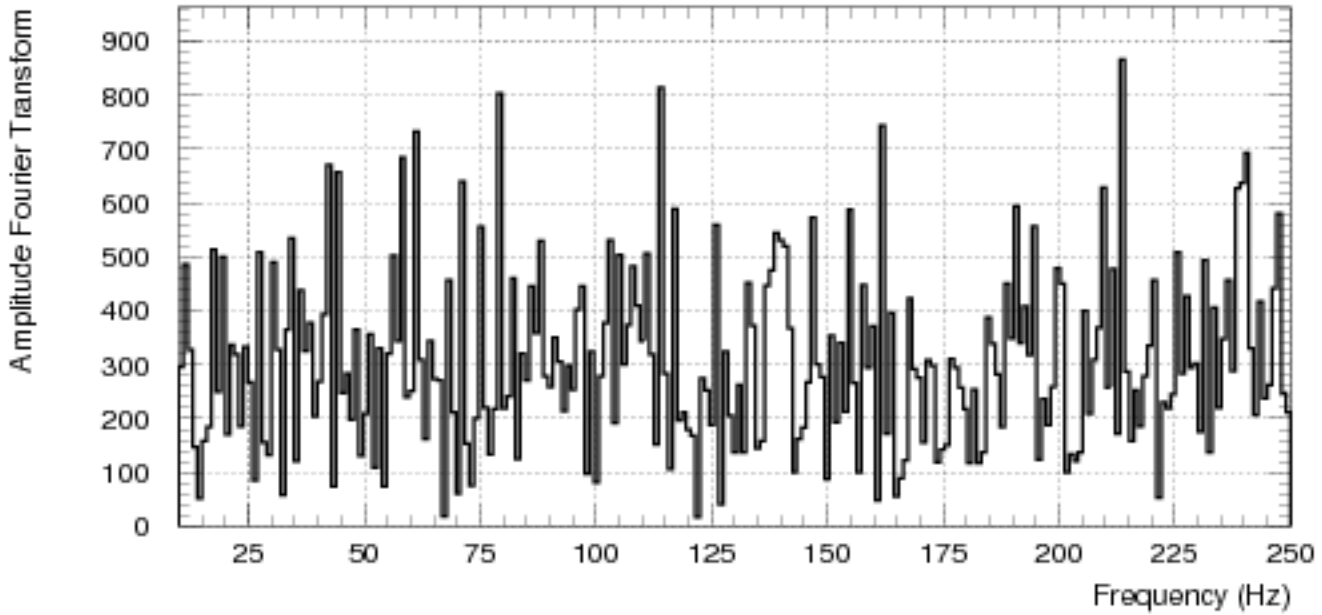

Random generated events

50 Hz 0

100 Hz 0

150 Hz 0

ran 1

sample autocorrelation

Rescaled Range Statistic for Random