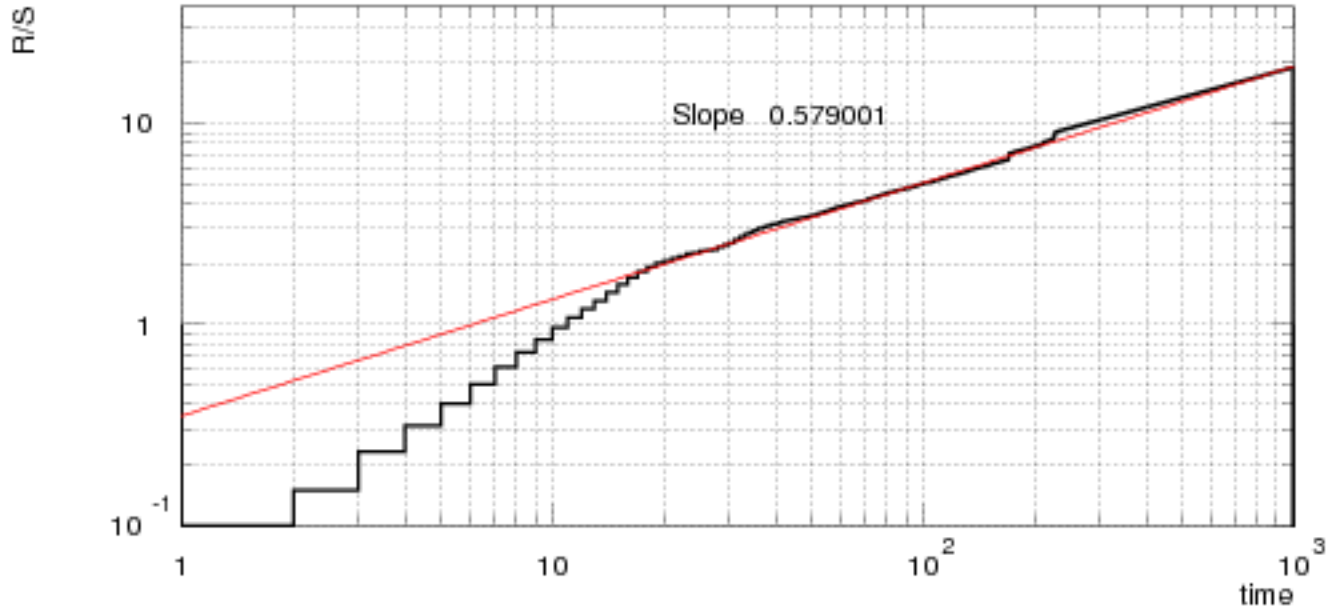

50 Hz 0.5

100 Hz 1

150 Hz 0

ran 0

sample autocorrelation

rescaled range statistic

generated events

50 Hz 1