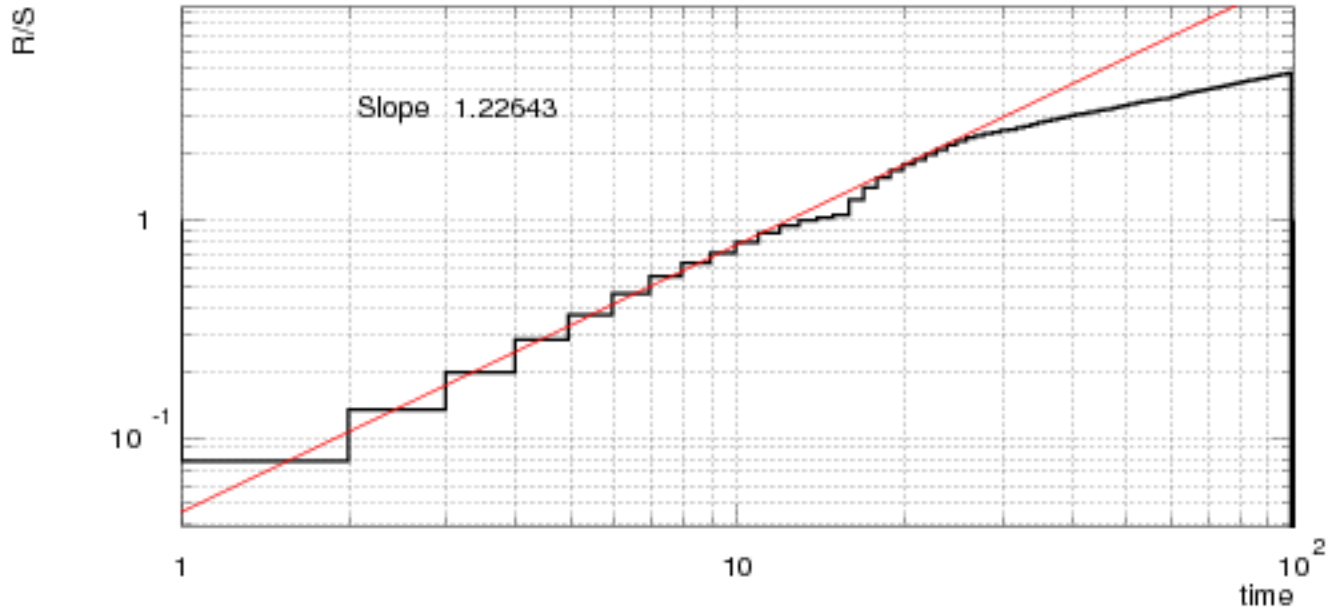

ran 0

sample autocorrelation

rescaled range statistic

generated events

50 Hz 0.5

100 Hz 0

150 Hz 1

ran 0

sample autocorrelation

rescaled range statistic

generated events

50 Hz 1

100 Hz 0

150 Hz 1

ran 0

sample autocorrelation