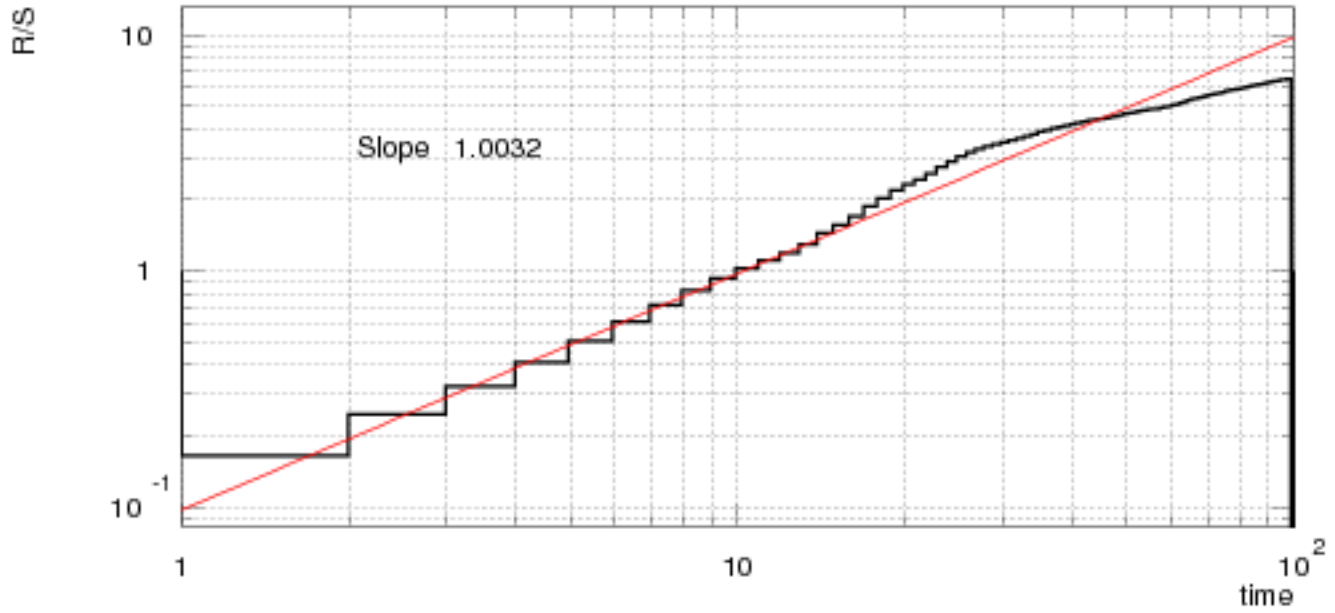

sample autocorrelation

rescaled range statistic

generated events

50 Hz 1

100 Hz 0

150 Hz 1

ran 0

sample autocorrelation

rescaled range statistic

generated events

50 Hz 1

100 Hz 0

150 Hz 0

ran 0

sample autocorrelation

rescaled range statistic