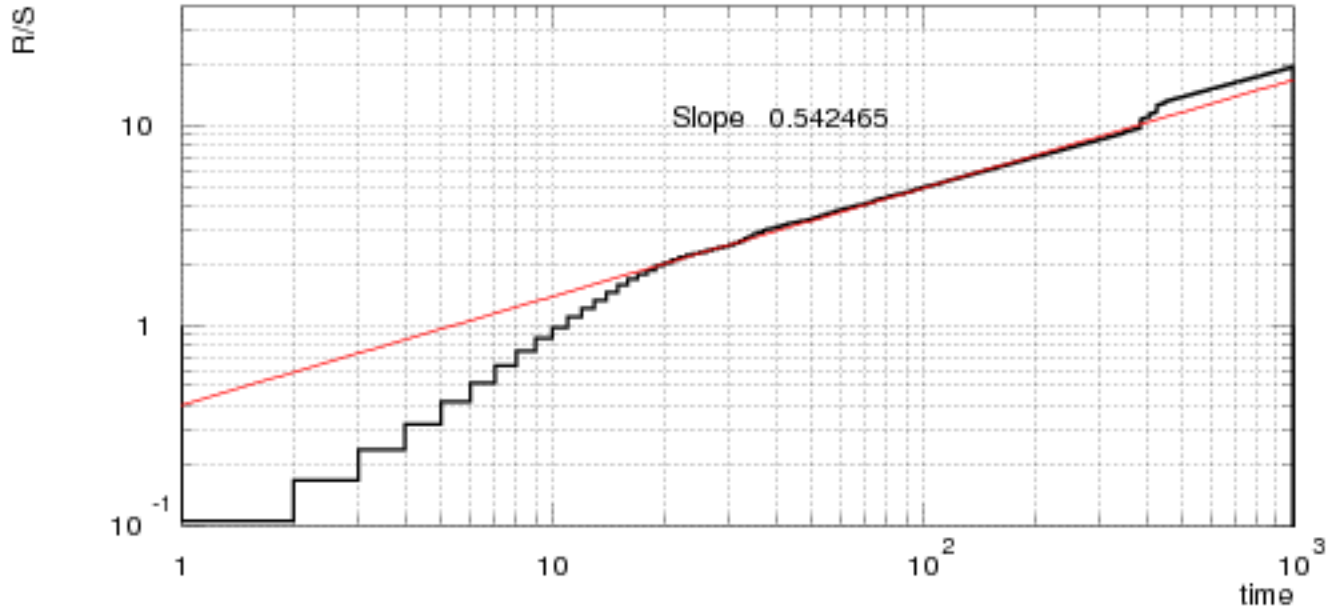

generated events

50 Hz 0.26

100 Hz 0.7

150 Hz 0.18

ran 0

sample autocorrelation

rescaled range statistic

generated events