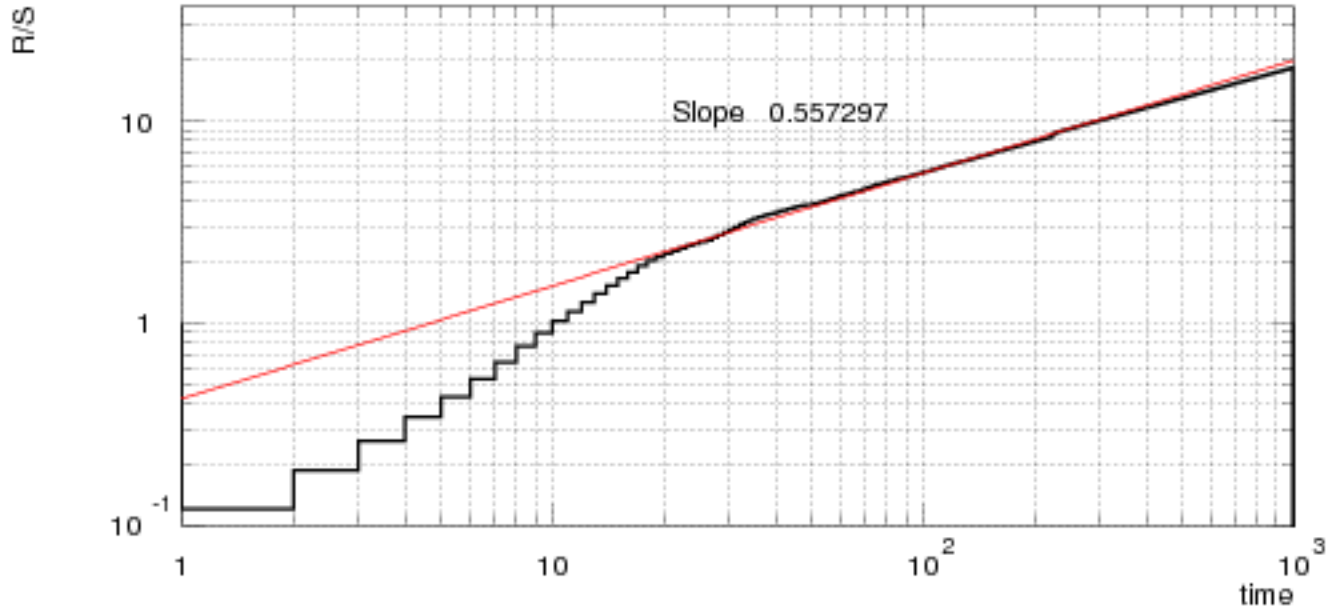

100 Hz 1

150 Hz 0

ran 0

sample autocorrelation

rescaled range statistic

generated events

50 Hz 0

100 Hz 1