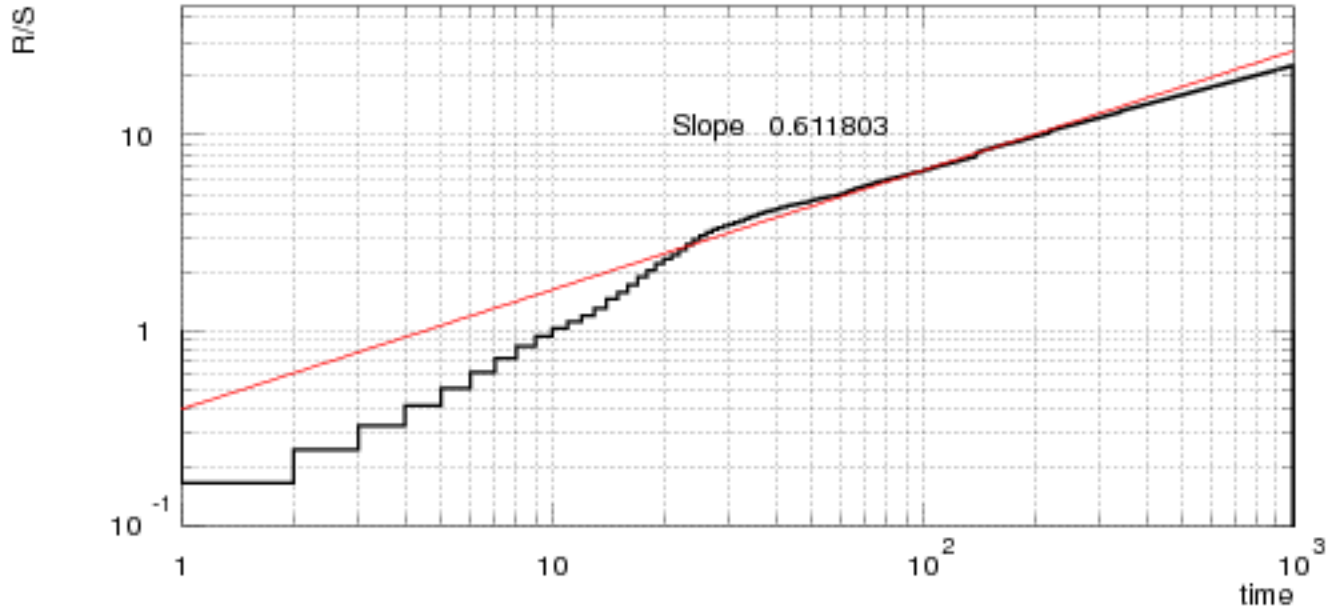

rescaled range statistic