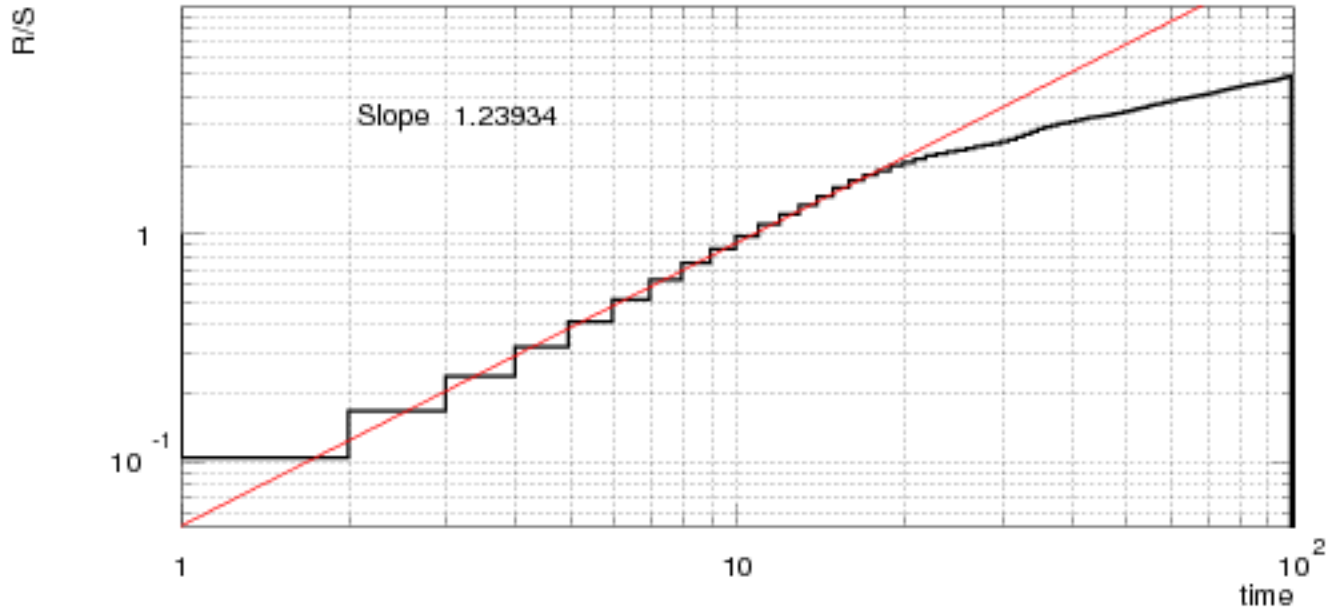

generated events

50 Hz 0.26

100 Hz 0.7

150 Hz 0.18

ran 0

sample autocorrelation

rescaled range statistic

generated events

50 Hz 0.5

100 Hz 1

150 Hz 0

ran 0

sample autocorrelation

rescaled range statistic

generated events

50 Hz 1