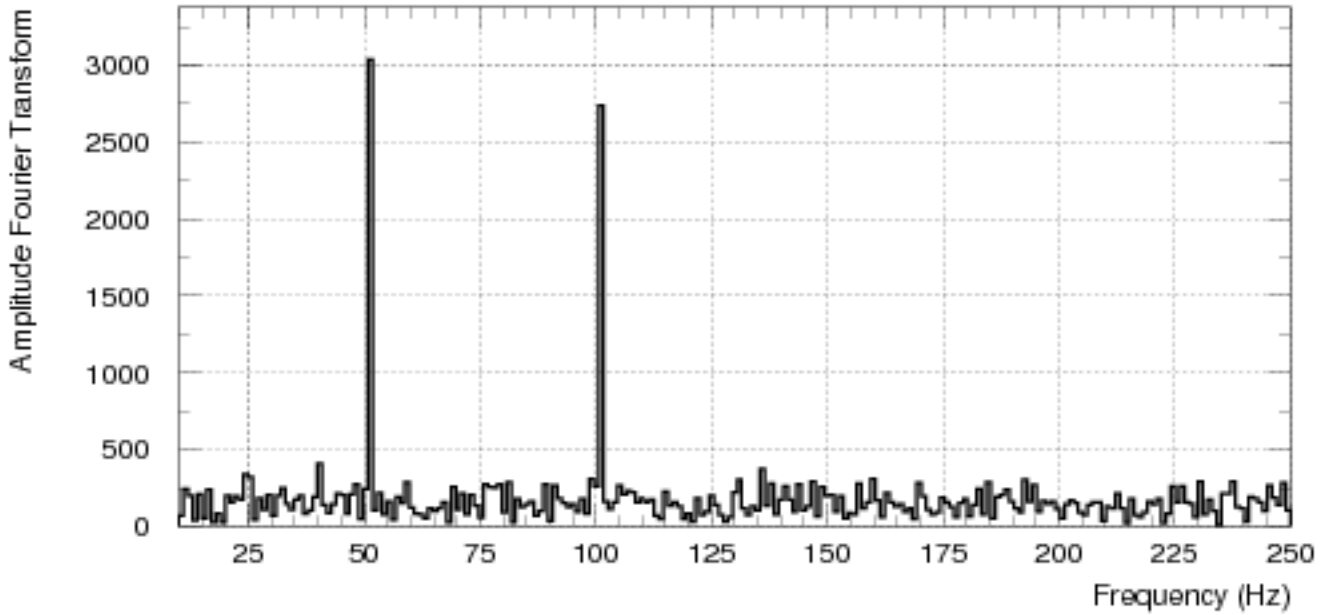

generated events

50 Hz 0.26

100 Hz 0.7

150 Hz 0.18

ran 2

sample autocorrelation

generated events

50 Hz 1

100 Hz 1

150 Hz 0

ran 2

sample autocorrelation

generated events

50 Hz 0

100 Hz 1

150 Hz 1

ran 2

sample autocorrelation

generated events

50 Hz 1

100 Hz 0

150 Hz 1

ran 2

sample autocorrelation