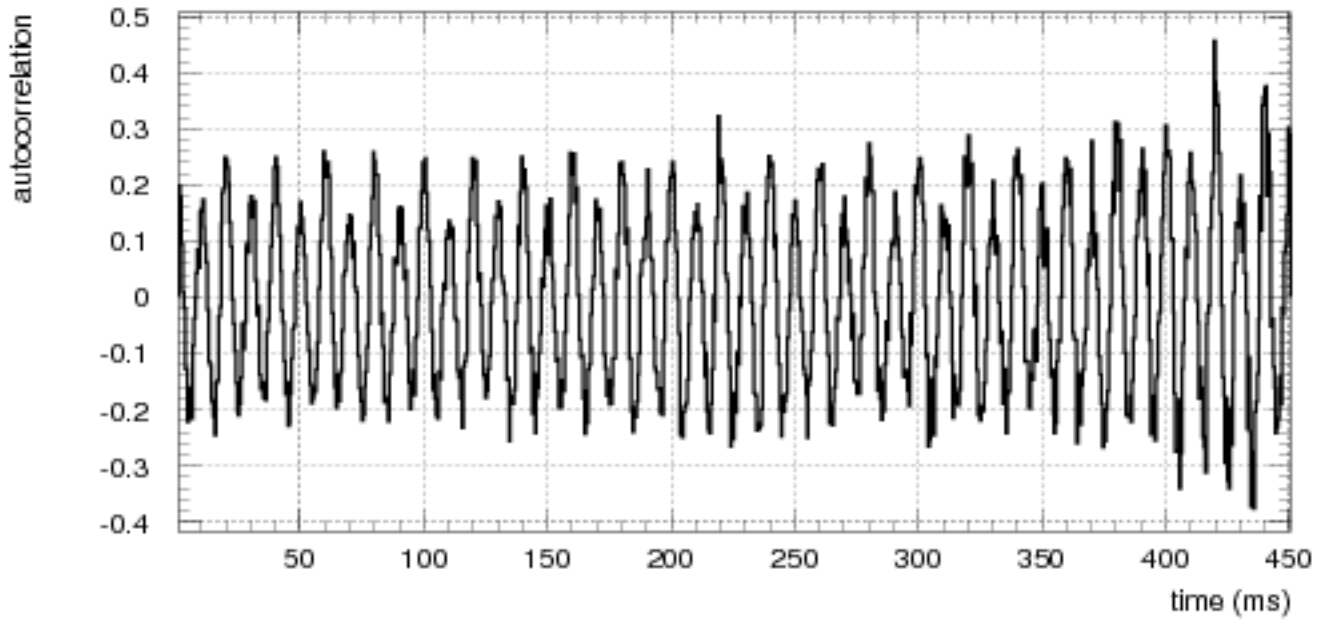

generated events

50 Hz 0.26

100 Hz 0.7

150 Hz 0.18

ran 2

sample autocorrelation

generated events

50 Hz 1

100 Hz 1

150 Hz 0

ran 2

sample autocorrelation

generated events

50 Hz 0

100 Hz 1

150 Hz 1

ran 2

sample autocorrelation

generated events

50 Hz 1

100 Hz 0

150 Hz 1

ran 2

sample autocorrelation