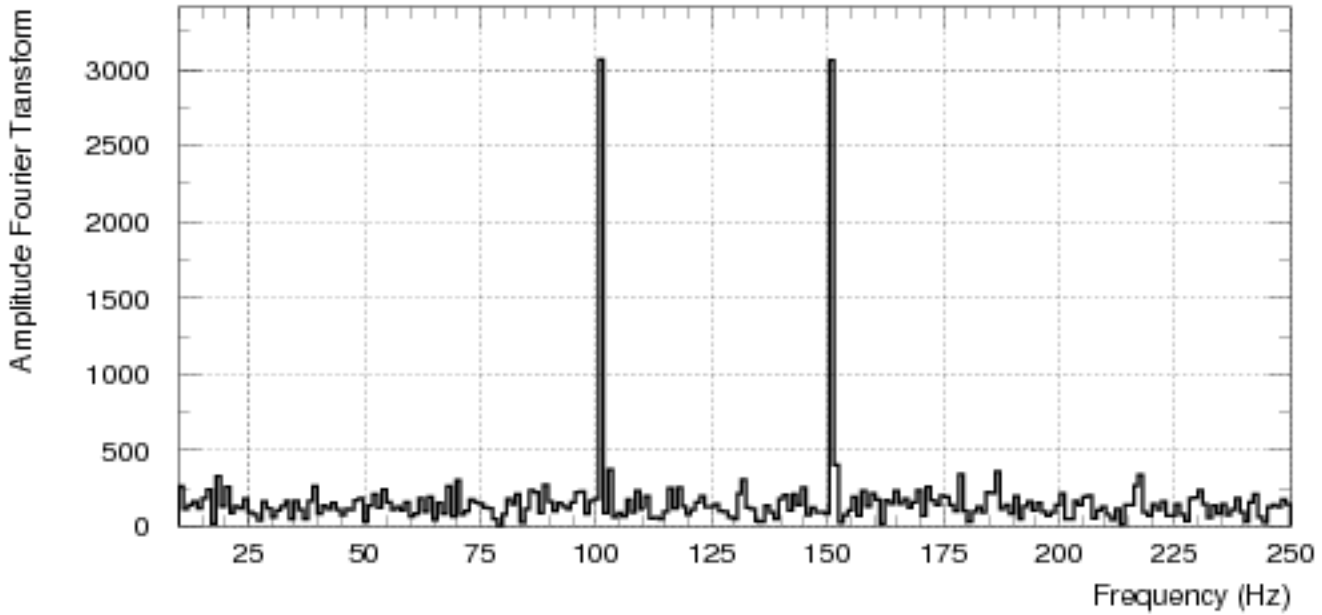

100 Hz 1

150 Hz 0

ran 2

sample autocorrelation

generated events

50 Hz 0

100 Hz 1

150 Hz 1

ran 2

sample autocorrelation

generated events

50 Hz 1

100 Hz 0

150 Hz 1

ran 2

sample autocorrelation