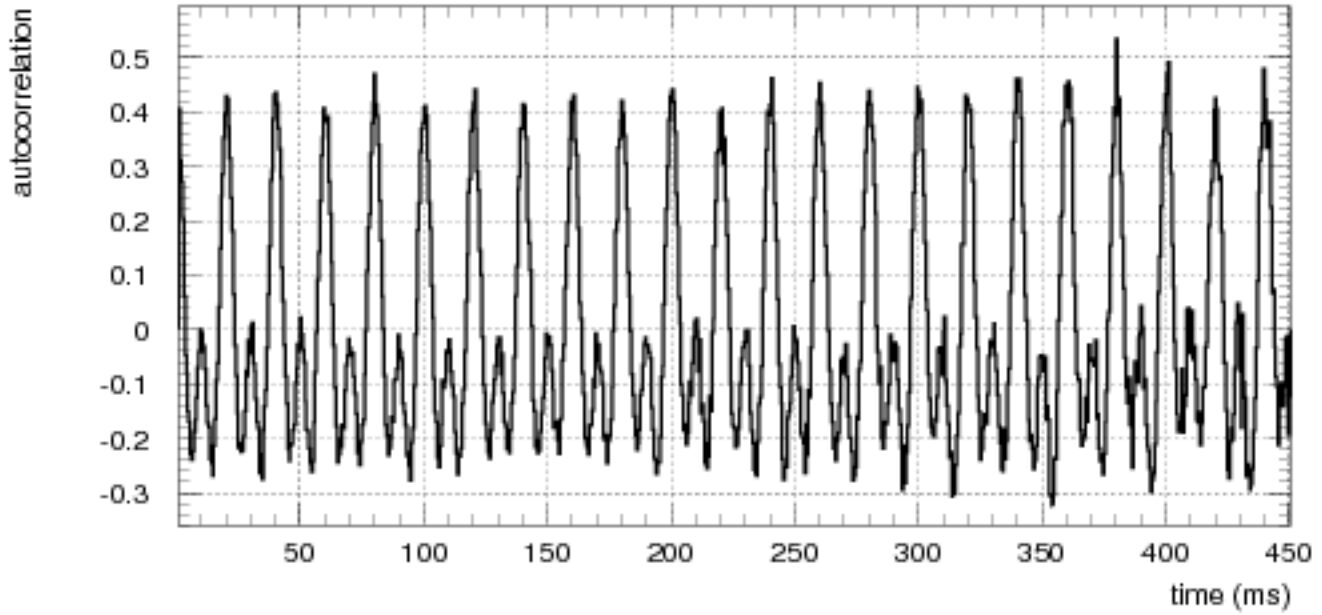

generated events

50 Hz 0.26

100 Hz 0.7

150 Hz 0.18

ran 2

sample autocorrelation

generated events

50 Hz 1

100 Hz 1

150 Hz 0

ran 2

sample autocorrelation

generated events

50 Hz 0

100 Hz 1

150 Hz 1

ran 2

sample autocorrelation

generated events

50 Hz 1

100 Hz 0

150 Hz 1

ran 2

sample autocorrelation