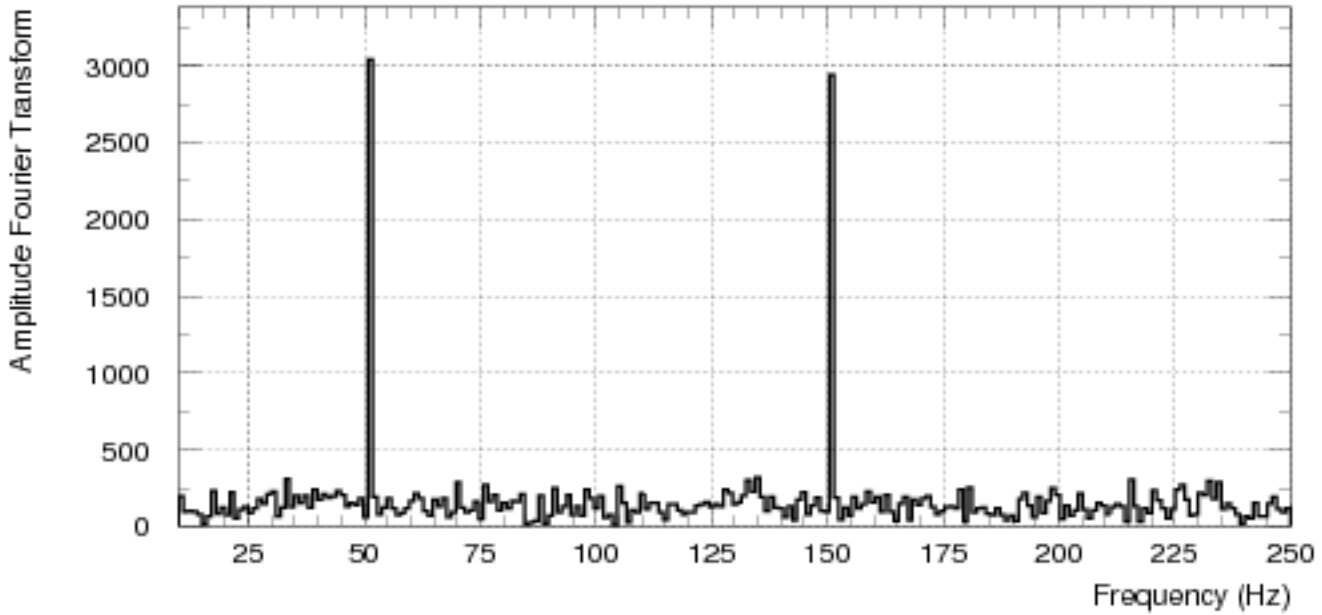

ran 2

sample autocorrelation

generated events

50 Hz 1

100 Hz 0

150 Hz 1

ran 2

sample autocorrelation

generated events

50 Hz 0

100 Hz 1

150 Hz 0

ran 2

sample autocorrelation

generated events

50 Hz 0