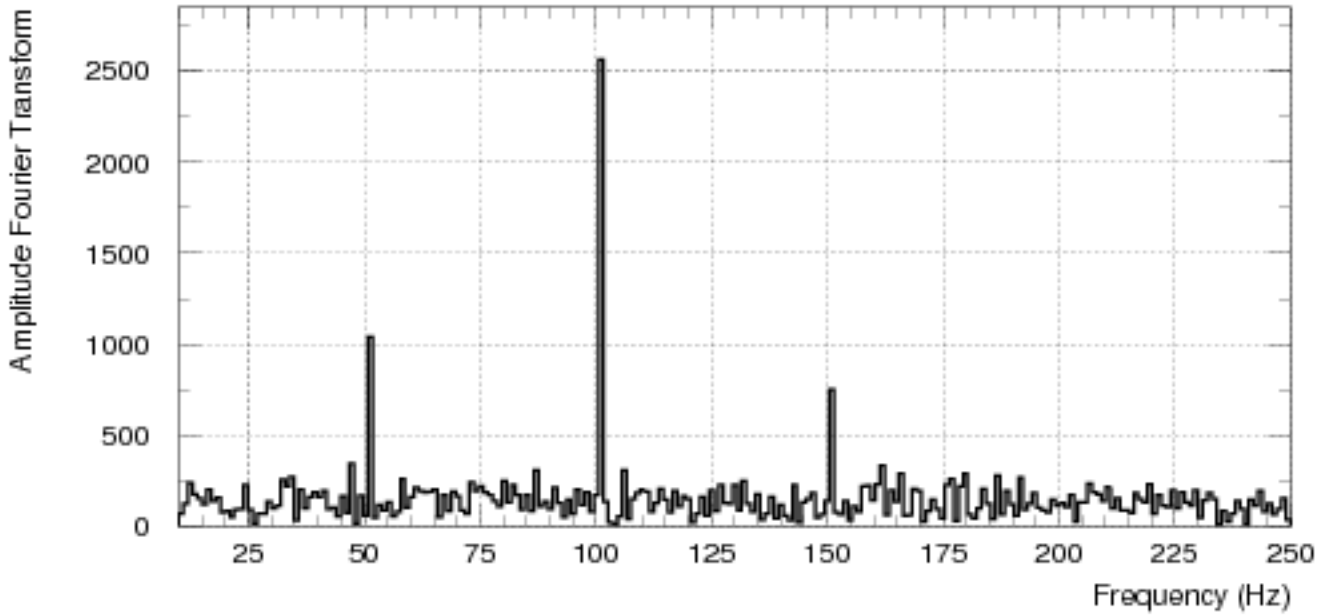

generated events

50 Hz 0.26

100 Hz 0.7

150 Hz 0.18

ran 2

sample autocorrelation

generated events

50 Hz 1

100 Hz 1

150 Hz 0

ran 2

sample autocorrelation

generated events

50 Hz 0

100 Hz 1

150 Hz 1

ran 2

sample autocorrelation

generated events

50 Hz 1

100 Hz 0

150 Hz 1

ran 2

sample autocorrelation