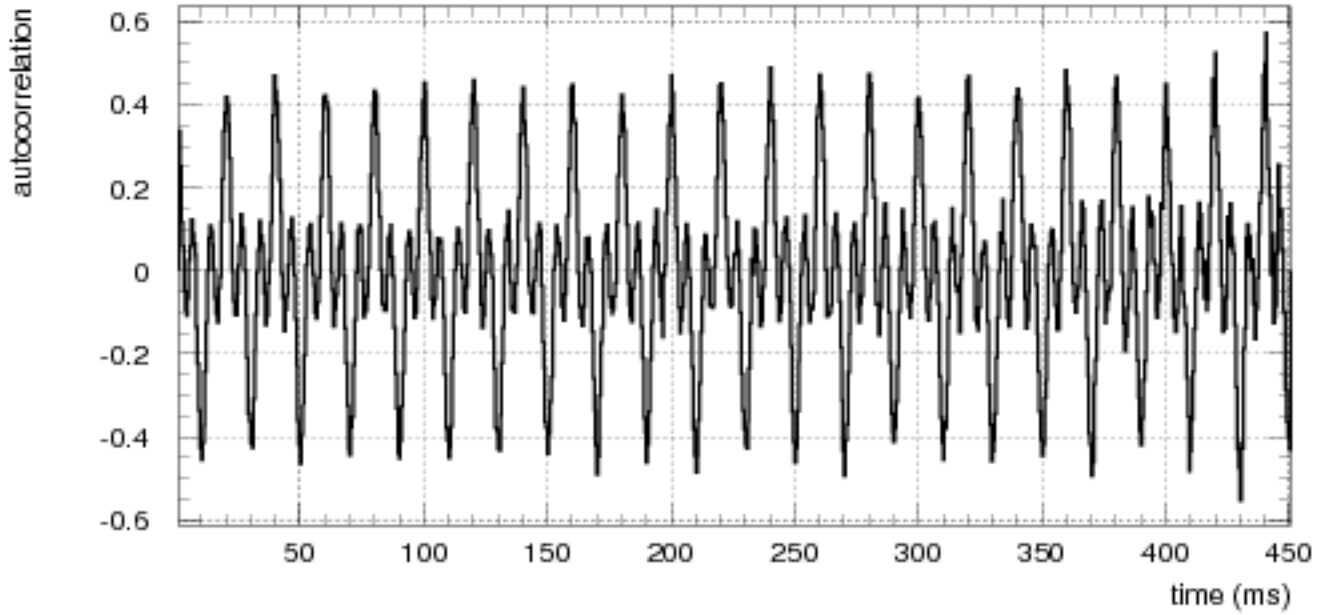

ran 2

sample autocorrelation

generated events

50 Hz 1

100 Hz 0

150 Hz 1

ran 2

sample autocorrelation