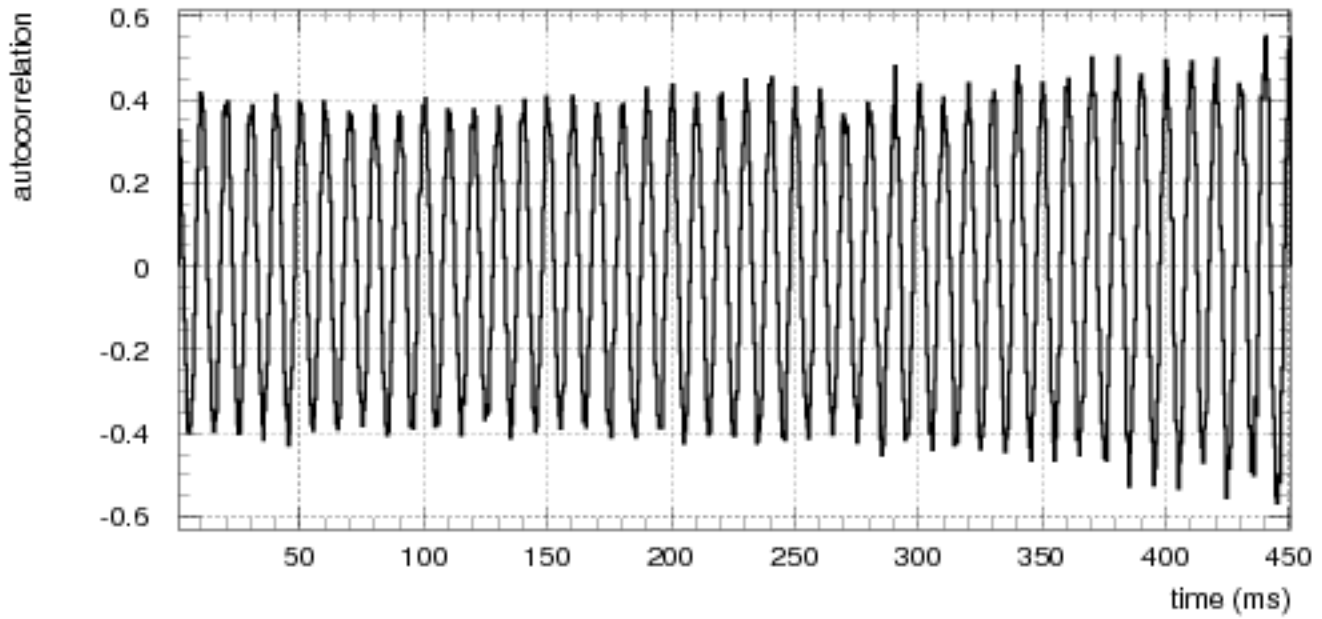

generated events

50 Hz 0

100 Hz 1

150 Hz 0

ran 2

sample autocorrelation

generated events

50 Hz 0