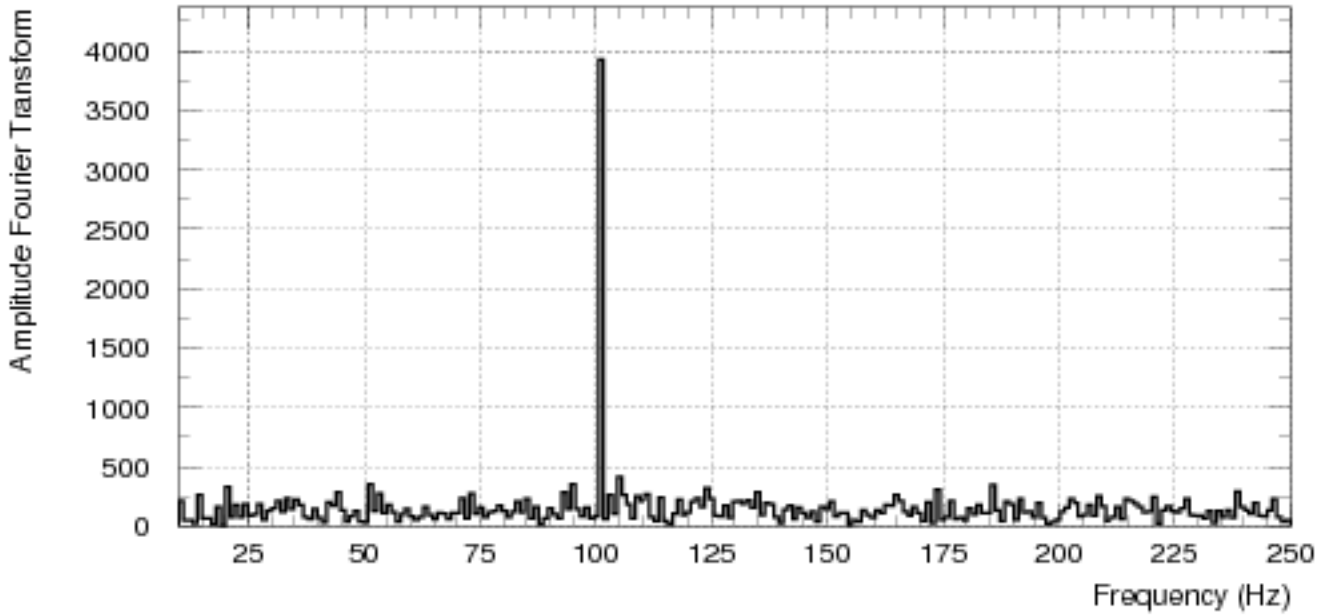

generated events

50 Hz 0

100 Hz 1

150 Hz 0

ran 2

sample autocorrelation

generated events

50 Hz 0

100 Hz 0

150 Hz 0

ran 2

sample autocorrelation